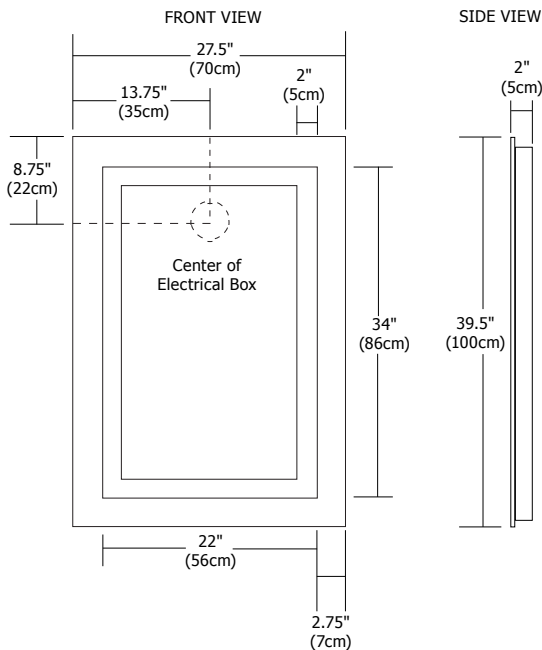

Diffuser:

Frosted Glass

Body Finish:

Mirror

Lamp Specification:

Fluorescent (F1D) Lamp Included
2xT5HO/G5/24W + 2xT5HO/G5/39W
3000K - 82CRI

Total Wattage:

F1D - 126W

39.5" x 27.5" x 2"

Color Correction Filter 2500K (Very Warm):

T5X2-34-25K + T5X2-22-25K (included when ordered as PLAZA-L-F1D-25K; also sold separately)

Accessories:

Add Mirror Defogger **DF-RE1826** to remove condensation (sold separately)

Weight:

53 lbs (24 kg)

PROJECT:

FIXTURE TYPE:

DATE: