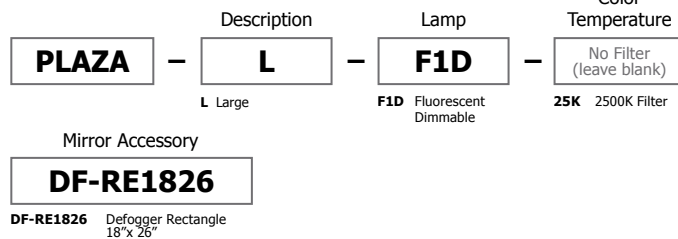

Diffuser:

Frosted Glass

Body Finish:

Mirror

Lamp Specification:

Fluorescent (F1D) Lamp Included
2xT5HO/G5/24W + 2xT5HO/G5/39W
3000K - 82CRI

Total Wattage:

F1D - 126W

39.5" x 27.5" x 2"

Color Correction Filter 2500K (Very Warm):

T5X2-34-25K + T5X2-22-25K (included when ordered as PLAZA-L-F1D-25K; also sold separately)

Accessories:

Add Mirror Defogger **DF-RE1826** to remove condensation (sold separately)

Weight:

53 lbs (24 kg)

PROJECT:

FIXTURE TYPE:

DATE: