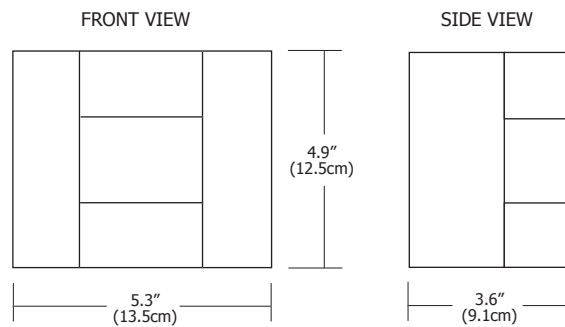

# STREAM WALL

**Description:** Stream wall sconce features a unique geometric design with solid satin aluminum finish and glass lens. Includes 20 watt 12 volt Ministar® halogen lamp and transformer. The Ministar® integrated reflector improves efficiency by focusing the light upward. General light distribution. ADA compliant.

**Diffuser:** Glass

**Body Finish:** Satin Aluminum

**Lamp:** **HALOGEN (H)**  
H1 - JC-MS/G4/20W/12V

**Total Wattage:** H1 - 20W

**Dimmer:** Low voltage electronic

**Dimensions:** W 5.3" x H 4.9" x D 3.6"  
W 13.5cm x H 12.5cm x D 9.1cm

**Weight:** 3 lbs (1.36 kg)

Ordering Code    Type    Lamp    Finish    Voltage

**STREAM** - **W** - **H1** - **SA** - Standard 120V (leave blank)

-W - Wall    -H1 - Halogen    -SA - Satin Aluminum    -2 - 230V 50Hz  
-3 - 277V 60Hz