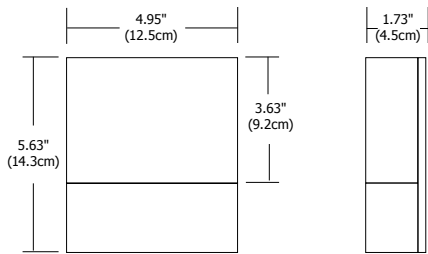

TV LED - INDOOR/ OUTDOOR

REV.12.13.11

Description:

The geometric TV LED wall sconce provides intense light with warm white LEDs. Available with satin aluminum or white base, fixture features crystal diffuser. IP 65 rated for indoor and outdoor applications. ADA compliant. Fixture includes 5 year warranty.

Finish:

Satin Aluminum or White

Lamp Specification:

6.7 Total Watts (LED and power supply), 12VAC LED, 2878K, 86CRI, 323 lumens, 48 lumens per watt; 70% lumen maintenance based on 50,000 hours of operation