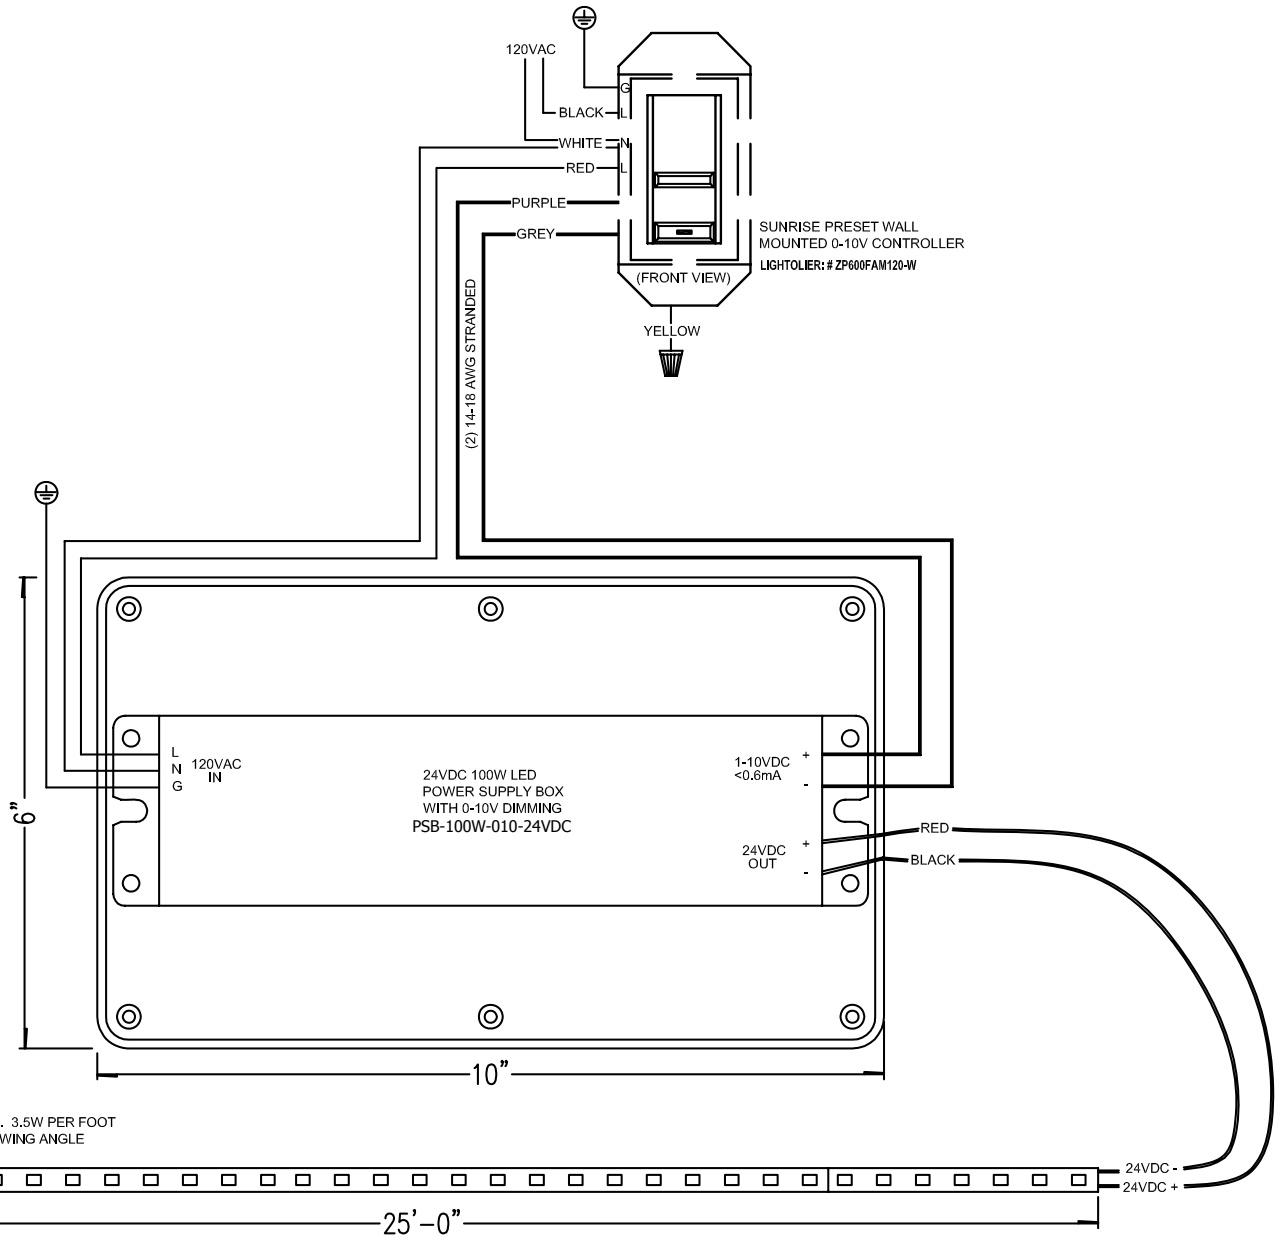

PROJECT:

FIXTURE TYPE:

DATE:

**Application:** 0-10V dimming for (1) 25 foot run of **SS3-25-24V-WW**

**Power Supply:** **PSB-100W-010-24VDC** max 100 watt

**Dimmer:** Lightolier Sunrise Preset Wall Mounted 0-10V Controller **#ZP600FAM120-W**

FLEXIBLE FIELD CUTTABLE LED STRIP. 3.5W PER FOOT  
25 FOOT STRIP WITH 140 DEGREE VIEWING ANGLE  
EDGE: # SS3-24V-25-WW

MAX RUN PER 100 WATT POWER SUPPLY IS 28'

PROJECT:

FIXTURE  
TYPE:

DATE: