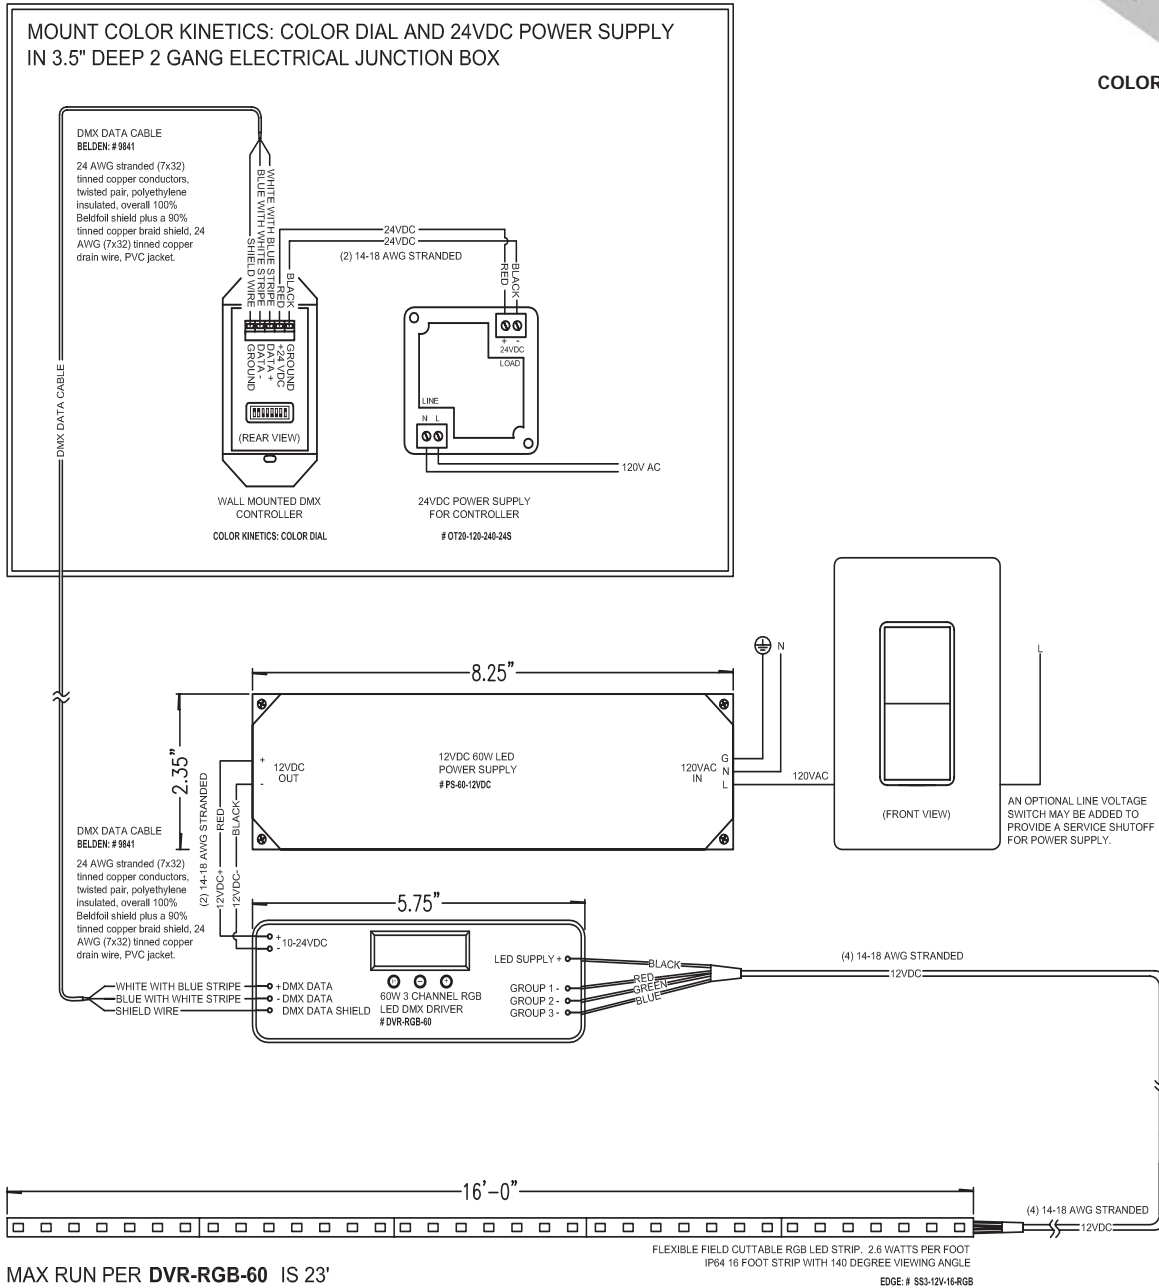

*As tested in house at Edge Lighting. Not to be considered an endorsement by Color Kinetics®.

COMPANY:	FIXTURE TYPE:	DATE:
PROJECT:	CONSULTANT:	APPROVED BY: