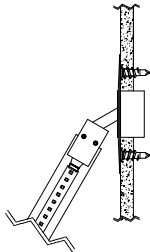

Lutron: Diva DVELV-300P, Skylark SELV-300P, Maestro MAELV-600 and Radio Ra 2

Power Feed & Non-Power Feed Turnbuckles (included):

Turnbuckles support Soft Line on any angle from 0-60 degrees, feed power from one end and mount to standard 4" square electrical junction box with round plaster ring. Turnbuckles may be reversed and mounted (opposite the power feed) to a ceiling, wall or floor.

Soft Line Standoff (sold separately):

The field-cutttable 24" long standoff provides additional mounting options on opposing wall, ceiling or floor surfaces. Stem may be cut down to 4".

Power Feed Turnbuckle Included with SLT-SA

Non-Power Feed Turnbuckle Included with SLT-SA

Soft Line Turnbuckles (included)

Soft Line Channel (included)

Soft Line Standoff

Product	Length	Finish
SLS	24	SA
SLS Soft Line Standoff	24 24"	SA Satin Aluminum