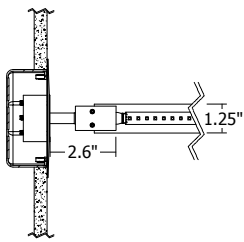

Lutron: Diva DVELV-300P, Skylark SELV-300P, Maestro MAELV-600 and Radio Ra 2

Power Feed & Non-Power Feed Turnbuckles (included):

Turnbuckles support Soft Line on any angle from 0-60 degrees, feed power from one end and mount to standard 4" square electrical junction box with round plaster ring. Turnbuckles may be reversed and mounted (opposite the power feed) to a ceiling, wall or floor.

Soft Line Standoff (sold separately):

The field-cutttable 24" long standoff provides additional mounting options on opposing wall, ceiling or floor surfaces. Stem may be cut down to 4".

Power Feed Turnbuckle Included with SLT-SA

Non-Power Feed Turnbuckle Included with SLT-SA

Soft Line Turnbuckles (included)

Soft Line Channel (included)

Soft Line Standoff

Product	Length	Finish
SLS	24	SA
SLS Soft Line Standoff	24 24"	SA Satin Aluminum