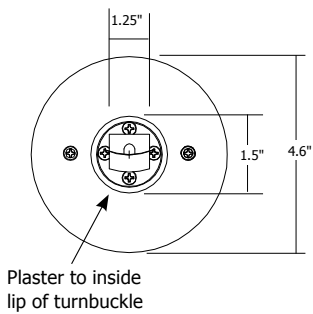

PROJECT:

FIXTURE TYPE:

DATE:

SOFT LINE INDIRECT LED LIGHTING SYSTEM, FEATURING SOFT STRIP

REV01.14.15

Turnbuckle Mounting Plate

- A. Wall mounted dimmer or controller
- B. Power Supply
- C. Power Feed Turnbuckle
- D. Soft Line Channel
- E. Non-power Feed Turnbuckle