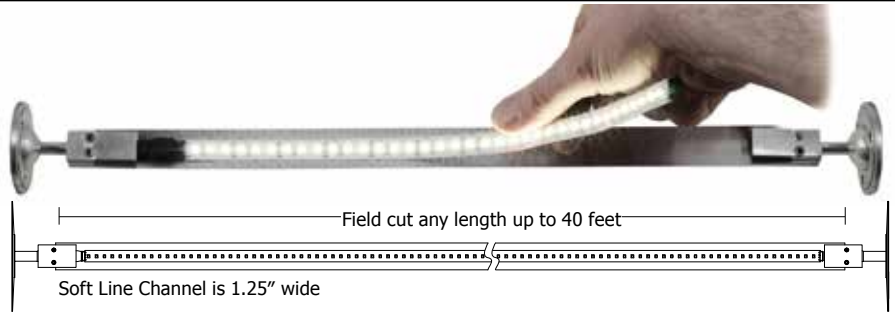

SOFT LINE INDIRECT LED LIGHTING SYSTEM, FEATURING SOFT STRIP

Description:

Soft Line Indirect LED Lighting System provides soft ambient illumination for decorative and architectural applications. The suspended aluminum channel is available with commercial-grade white (SS2C) or RGB Soft Strip, or with a combination of both. For compact shipment and storage, Soft Line coils like a retractable tape measure. When uncoiled, Soft Line becomes a 1.25" wide cupped, rigid channel that spans opposing walls, ceiling or floor surfaces. The field-cutttable channel allows custom lengths up to 40 feet. The cupped aluminum form contributes to the luminaire's structural rigidity, acts as a heat sink and shields system components from view. Adjustable turnbuckles support Soft Line, creating a 3-dimensional look that is as functional as it is visually interesting. Fixtures include a 5 year warranty

Lumen values are based on the 3000K LED test.

* SL provides 34 footcandles at desktop when mounted 1ft from 9 ft ceiling at 4 ft on center.

**SLD provides 68 footcandles at desktop when mounted 1ft from 9 ft ceiling at 4 ft on center.

Lutron: Diva DVELV-300P, Skylark SELV-300P, Maestro MAELV-600 and Radio Ra 2

Power Feed & Non-Power Feed Turnbuckles (included):

Turnbuckles support Soft Line on any angle from 0-60 degrees, feed power from one end and mount to standard 4" square electrical junction box with round plaster ring. Turnbuckles may be reversed and mounted (opposite the power feed) to a ceiling, wall or floor.

Soft Line Standoff (sold separately):

The field-cutttable 24" long standoff provides additional mounting options on opposing wall, ceiling or floor surfaces. Stem may be cut down to 4".

Power Feed Turnbuckle Included with SLT-SA