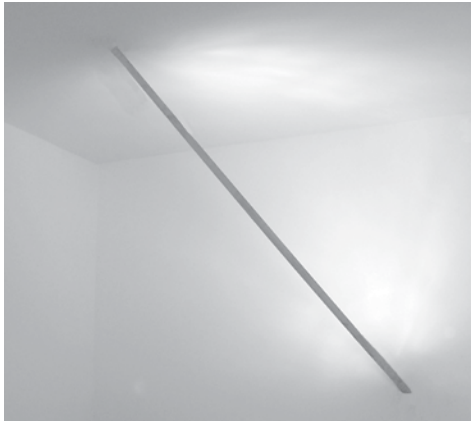

SOFT LINE INDIRECT LED LIGHTING SYSTEM, FEATURING SOFT STRIP

Description:

Soft Line Indirect LED Lighting System provides soft ambient illumination for decorative and architectural applications. The suspended aluminum channel is available with commercial-grade white (SS2C) or RGB Soft Strip, or with a combination of both. For compact shipment and storage, Soft Line coils like a retractable tape measure. When uncoiled, Soft Line becomes a 1.25" wide cupped, rigid channel that spans opposing walls, ceiling or floor surfaces. The field-cutttable channel allows custom lengths up to 40 feet. The cupped aluminum form contributes to the luminaire's structural rigidity, acts as a heat sink and shields system components from view. Adjustable turnbuckles support Soft Line, creating a 3-dimensional look that is as functional as it is visually interesting. Fixtures include a 5 year warranty

Applications:

Wherever an indirect light source can be used, including: indoor, kitchens, homes, offices, retail, hotels, clubs, displays, media room and conference rooms.

LED Soft Strip

Version	Watts per Foot	Lumens		85+ CRI 24K, 35K, 40K, 57K	95+ CRI 27K, 30K	50,000 Hour Lamp Life
		per Watt	per Foot			
SL	2.5W	84	289*	●	●	●
SLD	5W	168	578**	●	●	●

Lumen values are based on the 3000K LED test.

* SL provides 34 footcandles at desktop when mounted 1ft from 9 ft ceiling at 4 ft on center.

**SLD provides 68 footcandles at desktop when mounted 1ft from 9 ft ceiling at 4 ft on center.

Soft Line Standoff (sold separately):

The field-cutttable 24" long standoff provides additional mounting options on opposing wall, ceiling or floor surfaces. Stem may be cut down to 4".

Power Feed Turnbuckle Included with SLT-SA