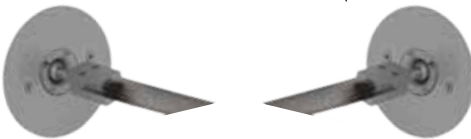

SOFT LINE INDIRECT LED LIGHTING SYSTEM, FEATURING SOFT STRIP

Description:

Soft Line Indirect LED Lighting System provides soft ambient illumination for decorative and architectural applications. The suspended aluminum channel is available with commercial-grade white (SS2C) or RGB Soft Strip, or with a combination of both. For compact shipment and storage, Soft Line coils like a retractable tape measure. When uncoiled, Soft Line becomes a 1.25" wide cupped, rigid channel that spans opposing walls, ceiling or floor surfaces. The field-cutttable channel allows custom lengths up to 40 feet. The cupped aluminum form contributes to the luminaire's structural rigidity, acts as a heat sink and shields system components from view. Adjustable turnbuckles support Soft Line, creating a 3-dimensional look that is as functional as it is visually interesting. Fixtures include a 5 year warranty

Lutron: Diva DVELV-300P, Skylark SELV-300P, Maestro MAELV-600 and Radio Ra 2

Power Feed & Non-Power Feed Turnbuckles (included):

Turnbuckles support Soft Line on any angle from 0-60 degrees, feed power from one end and mount to standard 4" square electrical junction box with round plaster ring. Turnbuckles may be reversed and mounted (opposite the power feed) to a ceiling, wall or floor.

Soft Line Standoff (sold separately):

The field-cutttable 24" long standoff provides additional mounting options on opposing wall, ceiling or floor surfaces. Stem may be cut down to 4".

Power Feed Turnbuckle Included with SLT-SA

Non-Power Feed Turnbuckle Included with SLT-SA

Soft Line Turnbuckles (included)

Soft Line Channel (included)

Soft Line Standoff

Product	Length	Finish
SLS	24	SA
SLS Soft Line Standoff	24 24"	SA Satin Aluminum