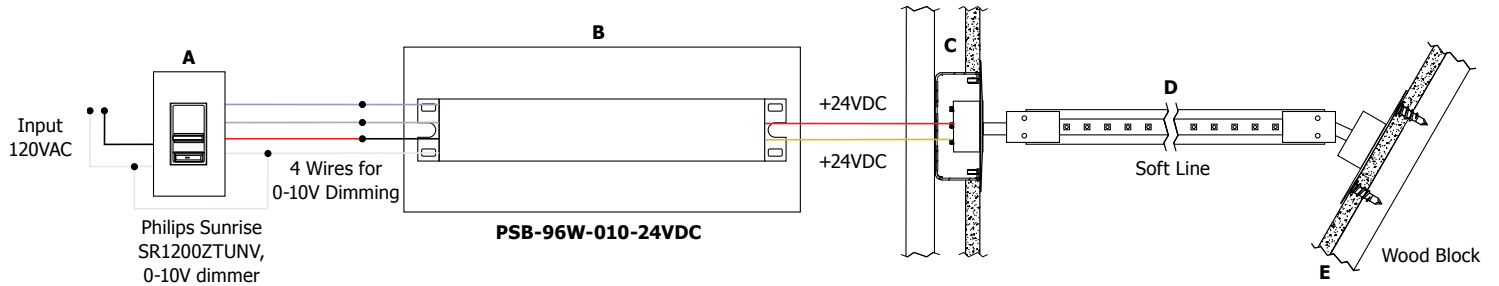

Non-Power Feed Turnbuckle Included with SLT-SA

Soft Line Turnbuckles (included)

Soft Line Channel (included)

Soft Line Standoff

Product	Length	Finish
SLS	24	SA
SLS Soft Line Standoff	24 24"	SA Satin Aluminum

Product	Voltage	Length in Feet	Color Temperature	Finish
SL	24V	FT	30K	SA
SL Soft Line with Single Row of Soft Strip	24V 24 Volt	10 10 Feet 15 15 Feet 20 20 Feet 25 25 Feet	30K 3000K Warm White 24K 2400K Amber White 27K 2700K Very Warm White 30K 3000K Warm White	SA Satin Aluminum
SLD Soft Line with Double Row of Soft Strip			35K 3500K Neutral White 40K 4000K Cool White 57K 5700K Daylight White	

PROJECT:

FIXTURE TYPE:

DATE:

SOFT LINE INDIRECT LED LIGHTING SYSTEM, FEATURING SOFT STRIP

REV01.14.15

Turnbuckle Mounting Plate

- A. Wall mounted dimmer or controller
- B. Power Supply
- C. Power Feed Turnbuckle
- D. Soft Line Channel
- E. Non-power Feed Turnbuckle