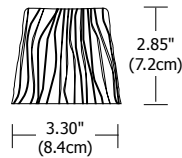

Divi

The hand crafted European glass shades Divi by Besa Lighting fit on Low Rider Spinner.

Lamp Specification

Up to 50 watt MR16

ACCESSORY	TYPE	COLOR
S	DIV	SF
S Shade	DIV Divi	SF Silver Foil GF Gold Foil CF Copper Foil PE Pearl RD Trans Red BL Trans Blue WH White Matte

Taper Shade

The Stonegate S-Taper shades are constructed of high quality fabrics with variety of color options to fit on Low Rider Spinner.

Lamp Specification

Up to 50 watt MR16

ACCESSORY	TYPE	FABRIC	COLOR
S	TAPE	614 - CHO	
S Shade	TAPE Taper	313 Natural Silk 328 Linen 614 Silk Dupioni	NAT Natural BGE Beige OAT Oatmeal WHT White CHO Chocolate GLD Gold EGG Eggshell CAR Caramel WHT White MOC Mocha BTC Buttercup ORG Orange 690 Suede 749 Charmuese 749 Poly Cotton