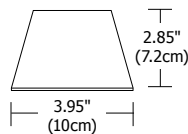

Taper Shade

The Stonegate S-Taper shades are constructed of high quality fabrics with variety of color options to fit on Low Rider Spinner.