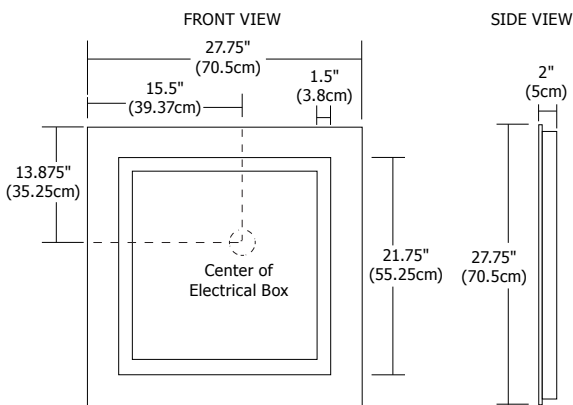

PROJECT: _____ FIXTURE TYPE: _____ DATE: _____