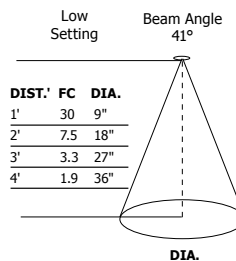

### Weight:

3 lb (1.4 kg)

PROJECT:

FIXTURE TYPE:

DATE: