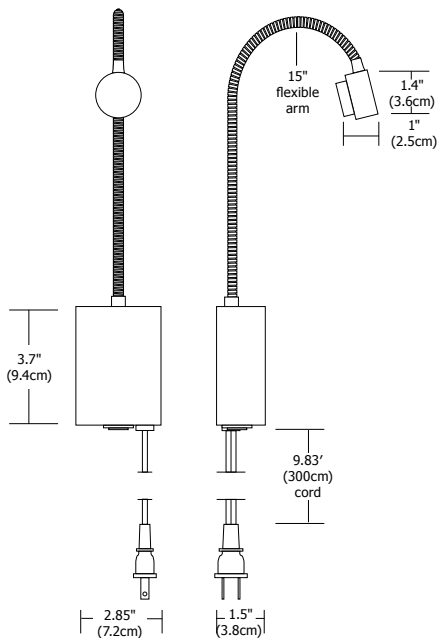

### Description:

Ideal for late night reading, the cool-to-the-touch Night Owl features a 15" goose neck arm for easy positioning. The warm-white light is controlled by a high/low switch allowing more flexible lighting options. Available in Pinup version, which plugs in with a 9.83 foot (300cm) cord and in Canopy version with a power supply that fits in the junction box. Both versions power supplies are rated for 100-240VAC 50/60Hz. One watt warm white low voltage **LED** lamp included (50,000 hour lamp life). Fixture includes 5 year warranty.

### Accessories:

Cord Cover **COCV-5-WH**, 40" self-sticking electrical wire cover 1/2" wide

### Weight:

3 lb (1.4 kg)

PROJECT:

FIXTURE TYPE:

DATE: