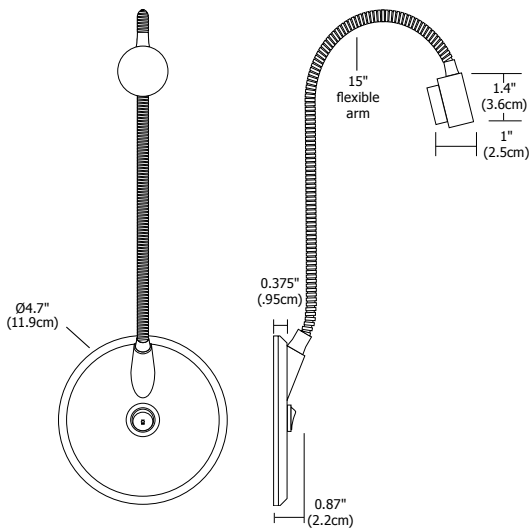

### Description:

Ideal for late night reading, the cool-to-the-touch Night Owl features a 15" goose neck arm for easy positioning. The warm-white light is controlled by a high/low switch allowing more flexible lighting options. Available in Pinup version, which plugs in with a 9.83 foot (300cm) cord and in Canopy version with a power supply that fits in the junction box. Both versions power supplies are rated for 100-240VAC 50/60Hz. One watt warm white low voltage **LED** lamp included (50,000 hour lamp life). Fixture includes 5 year warranty.

### Lamp Specification:

2 Total Watts (LED and power supply), 12VAC **LED**, 3070K, 80CRI, 41 total lumens; 70% lumen maintenance based on 50,000 hours of operation

### Accessories:

Cord Cover **COCV-5-WH**, 40" self-sticking electrical wire cover 1/2" wide

### Weight:

3 lb (1.4 kg)

PROJECT:

FIXTURE TYPE:

DATE: