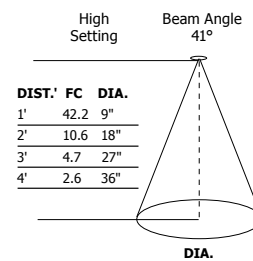

### Weight:

3 lb (1.4 kg)

PROJECT:

FIXTURE TYPE:

DATE: