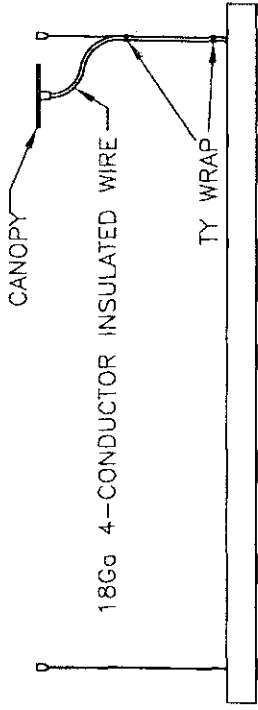

Clip For Suspension Cable

Fixture Should Be Connected To 15 AMP Branch Circuit.