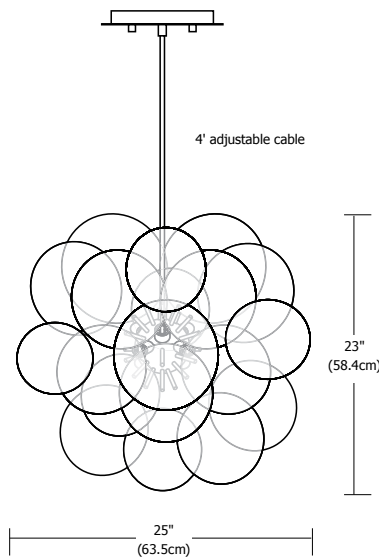

GRACIANO-S-CL-CH

GRACIANO-S-CL-CH

Description

Graciano suspension features clear or chrome glass balls with a chrome canopy that create a stunning effect in any room. Eight 40 watt 120 volt JC G9 halogen lamps included. General light distribution.

Diffuser

Clear Glass or Chrome

Finish

Chrome

Lamp Specification

Maximum 40W Type G9 Base Halogen Per Socket

Total Wattage

320W

Dimmer

Incandescent

Weight

5 lbs (2.3kg)

Fixture	Type	Diffuser	Finish
GRACIANO	S	CL	CH
Graciano Graciano	S Suspension	CL Clear CH Chrome	CH Chrome

PROJECT: _____ FIXTURE TYPE: _____ DATE: _____