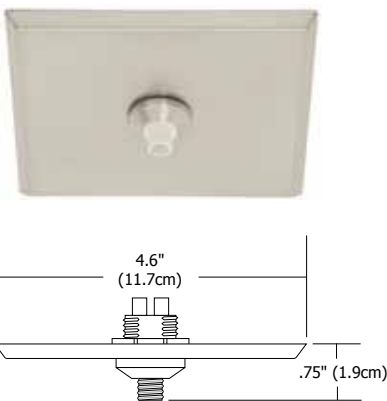

2" Square Fast Jack Power Canopy

The 2" Square Fast Jack Canopy mounts to a 2" electrical box (included) that houses either a 75 watt 12 volt electronic transformer (included) or 60 watt 12 volt LED power supply (included). Halogen version is dimmable with low voltage electronic dimmer. **LED** dimming range varies: reference corresponding fixture specification sheet, at www.edgelighting.com, for dimming details.

Weight:
1.35 lb (.61 kg)

System	Canopy	Type	Finish	Voltage Input
FJP	2SQ	Halogen (leave blank)	SN	Standard 120V (leave blank)
<small>FJP Fast Jack Power Feed</small>	<small>2SQ 2.78" Square</small>	<small>LED LED</small>	<small>SN Satin Nickel PN Polished Nickel BZ Antique Bronze WH White</small>	<small>2 230V 50Hz 3 277V 60Hz (Halogen only)</small>

4" Round Fast Jack Power Canopy

The 4" Round Fast Jack Canopy mounts to a standard 4" electrical box that houses either a 75 watt 12 volt electronic transformer (included) or 60 watt 12 volt LED power supply (included). Halogen version is dimmable with low voltage electronic dimmer. **LED** dimming range varies: reference corresponding fixture specification sheet, at www.edgelighting.com, for dimming details.

4" Square Fast Jack Power Canopy

The 4" Square Fast Jack canopy mounts to a standard electrical box that houses either a 75 watt 12 volt electronic transformer (included) or 60 watt 12 volt LED power supply (included). Halogen version is dimmable with low voltage electronic dimmer. **LED** dimming range varies: reference corresponding fixture specification sheet, at www.edgelighting.com, for dimming details.