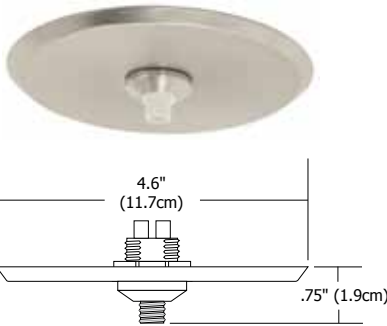

2" Square Fast Jack Power Canopy

The 2" Square Fast Jack Canopy mounts to a 2" electrical box (included) that houses either a 75 watt 12 volt electronic transformer (included) or 60 watt 12 volt LED power supply (included). Halogen version is dimmable with low voltage electronic dimmer. **LED** dimming range varies: reference corresponding fixture specification sheet, at www.edgelighting.com, for dimming details.

Weight:
1.35 lb (.61 kg)

System	Canopy	Type	Finish	Voltage Input
FJP	2SQ	Halogen (leave blank)	SN	Standard 120V (leave blank)
<small>FJP Fast Jack Power Feed</small>	<small>2SQ 2.78" Square</small>	<small>LED LED</small>	<small>SN Satin Nickel PN Polished Nickel BZ Antique Bronze WH White</small>	<small>2 230V 50Hz 3 277V 60Hz (Halogen only)</small>

4" Round Fast Jack Power Canopy

The 4" Round Fast Jack Canopy mounts to a standard 4" electrical box that houses either a 75 watt 12 volt electronic transformer (included) or 60 watt 12 volt LED power supply (included). Halogen version is dimmable with low voltage electronic dimmer. **LED** dimming range varies: reference corresponding fixture specification sheet, at www.edgelighting.com, for dimming details.

4" Square Fast Jack Power Canopy

The 4" Square Fast Jack canopy mounts to a standard electrical box that houses either a 75 watt 12 volt electronic transformer (included) or 60 watt 12 volt LED power supply (included). Halogen version is dimmable with low voltage electronic dimmer. **LED** dimming range varies: reference corresponding fixture specification sheet, at www.edgelighting.com, for dimming details.