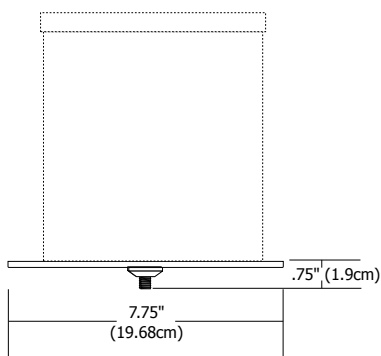

3 and 4 Port Round Canopy

12" Round 3 & 4 Port Fast Jack Canopy

The 12" round canopies contain 3 or 4 Fast Jack Ports and mount to a standard 4" electrical box with plaster ring or an octagon box. The halogen version accepts maximum of 75 watt 12 volt load per port, total of 225 watts (3-Port) or 300 watts (4-Port). The **LED** version accepts maximum of 60 watt 12 volt load per port, total of 180 watts (3-Port) or 240 watts (4-Port). Dimmable with standard electronic dimmer. **LED** dimming range varies: reference corresponding fixture specification sheet, at www.edgelighting.com, for dimming details.

Finish:

Satin Nickel, Polished Nickel or Antique Bronze

Weight:

4 lb (1.8 kg)

System	Canopy	Type	Ports	Finish	Voltage Input
FJP	12RD	Halogen (leave blank)	3	SN	Standard 120V (leave blank)
FJP Fast Jack Power Feed	12RD 12" Round Canopy	LED LED	3 3 Ports 4 4 Ports	SN Satin Nickel PN Polished Nickel BZ Antique Bronze	2 230V 50Hz 3 277V 60Hz (Halogen only)

7" Round Recessed Fast Jack Canopy

The 7" Round Recessed Fast Jack Canopy retrofits an existing 6" - 6 1/2" downlight, converting it to a mono-point canopy. The 75 watt electronic transformer (included) or 60 watt LED power supply discreetly fits above canopy. Dimmable with standard electronic dimmer. **LED** dimming range varies: reference corresponding fixture specification sheet, at www.edgelighting.com, for dimming details.