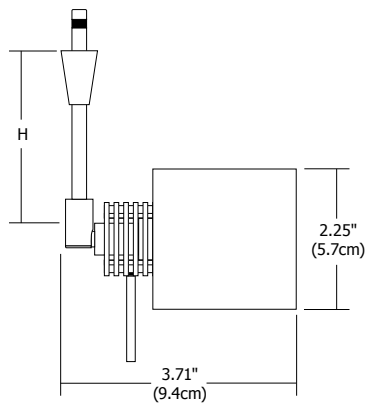

Removable Hot Aiming
Handle Supplied

Description:

The contemporary cylinder-shaped Rebel is a versatile spotlight with a handle that can be removed after hot aiming. It rotates 360° and tilts 90° performing as either an accent light or a stylish down light. The fixture allows easy re-lamping and holds up to three accessories.

System Compatibility:

Monorail (M) or Monorail 2 Circuit (M2). Use Fast Jack connector (FJ) for ordering canopy mount and track transformer (sold separately)

Height:

1" (2.5cm), 3" (7.6cm) 6" (15.2cm), 12" (30.5cm) or 18" (45.7cm)

Finish:

Satin Nickel, Polished Nickel or Antique Bronze

Lamp Specification:

Maximum 50 watt IR MR16 lamp GU 5.3 base - 12 or 24 volt (sold separately)
Antique Bronze - Maximum 37W IR

Optical Accessories (sold separately):

Hexcell Louver, Glass Lenses or Snoot

Weight:

.84 lb (.38 kg)

System	Fixture	Height (H)	Finish
FJ	REB	1	SN
FJ Fast Jack M Monorail M2 Monorail 2 Circuit	REB Rebel	1 1" (2.5cm) 3 3" (7.6cm) 6 6" (15.2cm) 12 12" (30.5cm) 18 18" (45.7cm)	SN Satin Nickel PN Polished Nickel BZ Antique Bronze

Compatible System Connectors

PROJECT:

FIXTURE
TYPE:

DATE: