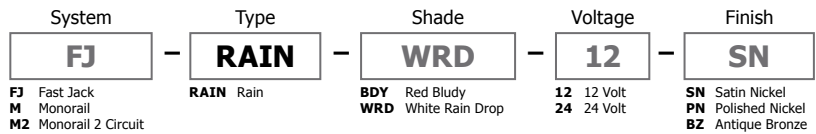

Weight

1 lb (.45 kg)

Compatible System Connectors