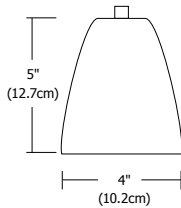

Compatible System Connectors

FJ-RAIN-BDY-12-SN
Red Bludy

FJ-RAIN-WRD-12-SN
White Rain Drop

Description

Access Lighting provides smart, practical and beautiful lighting solutions. Geometric glass shades in a range of colors and patterns make Access a wonderful tool for any designer. Eight feet of field-cutttable coaxial cable provided.