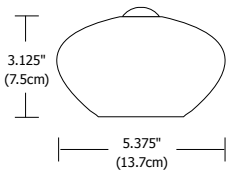

Compatible System Connectors

FJ-541080-12-SN
Amber

FJ-541007-12-SN
Opal Matte

FJ-541035-12-SN
Green

FJ-541087-12-SN
Blue

Description

Peri matches Edge Lighting's quality hardware with graceful shades from Besa. Each piece of Besa glass is handblown in Europe. Includes ten feet of field-cutable Teflon coaxial cable.