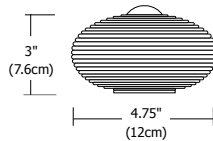

Compatible System Connectors

FJ-561207-12-SN
Opal Ribbed

Description

Lasso pendant is a gracefully simple ribbed shade; glass is handblown in Europe by Besa Lighting. Great for transitional or eclectic themes. Ten feet of field-cuttable Teflon coaxial cable provided.