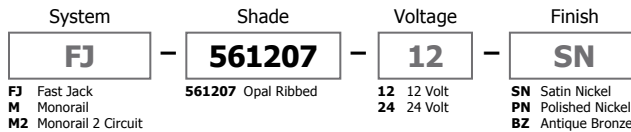

Weight

1 lb (.45 kg)

Compatible System Connectors

PROJECT:

FIXTURE
TYPE:

DATE: