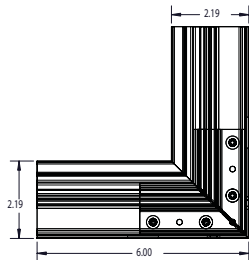

X-COVE SQUARE

XCO-SQ-8

Xenon X-Cove Square, 8 foot long 2.25" low profile extruded aluminum cove with a white powder painted finish. 8 foot coves can be field cut or joined together with inside connectors (included). May be fed with 1/2 flexible electrical tubing from the end cap or from the wall. Flex strip and Xenon lamps are ordered separately.

XCO-SQ-CAP

Xenon X-Cove Square End Caps right and left for finished look or for use as an end feed.

XCO-SQ-90-IN

Xenon X-Cove Square, 90 degree inside corner extruded aluminum may be connected with inside joiners (included). Powder painted white.

XCO-SQ-90-OUT

Xenon X-Cove Square, 90 degree outside corner extruded aluminum may be connected with inside joiners (included). Powder painted white.

Body Finish: Powder Finish Flat White Painted Aluminum