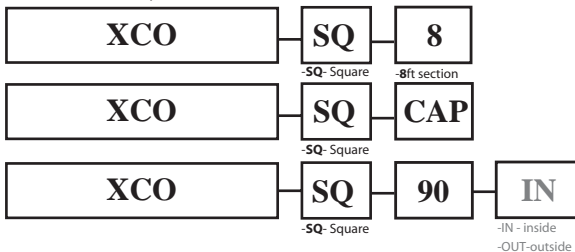

Xenon X-Cove Square, 90 degree outside corner extruded aluminum may be connected with inside joiners (included). Powder painted white.

Body Finish: Powder Finish Flat White Painted Aluminum

Weight: 6lbs

Description