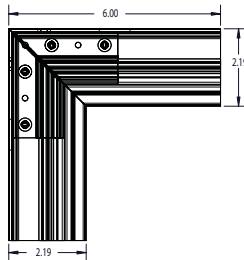

X-COVE SQUARE

XCO-SQ-8

Xenon X-Cove Square, 8 foot long 2.25" low profile extruded aluminum cove with a white powder painted finish. 8 foot coves can be field cut or joined together with inside connectors (included). May be fed with 1/2 flexible electrical tubing from the end cap or from the wall. Flex strip and Xenon lamps are ordered separately.

XCO-SQ-CAP

Xenon X-Cove Square End Caps right and left for finished look or for use as an end feed.

XCO-SQ-90-IN

Xenon X-Cove Square, 90 degree inside corner extruded aluminum may be connected with inside joiners (included). Powder painted white.

XCO-SQ-90-OUT

Xenon X-Cove Square, 90 degree outside corner extruded aluminum may be connected with inside joiners (included). Powder painted white.

Body Finish: Powder Finish Flat White Painted Aluminum