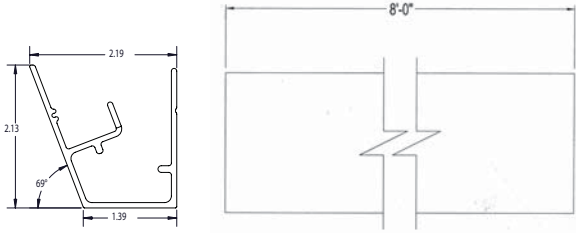

X-COVE SQUARE

XCO-SQ-8

Xenon X-Cove Square, 8 foot long 2.25" low profile extruded aluminum cove with a white powder painted finish. 8 foot coves can be field cut or joined together with inside connectors (included). May be fed with 1/2 flexible electrical tubing from the end cap or from the wall. Flex strip and Xenon lamps are ordered separately.

XCO-SQ-CAP

Xenon X-Cove Square End Caps right and left for finished look or for use as an end feed.

XCO-SQ-90-IN

Xenon X-Cove Square, 90 degree inside corner extruded aluminum may be connected with inside joiners (included). Powder painted white.

XCO-SQ-90-OUT

Xenon X-Cove Square, 90 degree outside corner extruded aluminum may be connected with inside joiners (included). Powder painted white.

Body Finish: Powder Finish Flat White Painted Aluminum

Weight: 6lbs

Description

Revised 12/31/06

COMPANY:	FIXTURE TYPE:	DATE:
PROJECT:	CONSULTANT:	APPROVED BY: