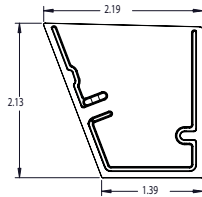

X-COVE SQUARE

XCO-SQ-8

Xenon X-Cove Square, 8 foot long 2.25" low profile extruded aluminum cove with a white powder painted finish. 8 foot coves can be field cut or joined together with inside connectors (included). May be fed with 1/2 flexible electrical tubing from the end cap or from the wall. Flex strip and Xenon lamps are ordered separately.

XCO-SQ-CAP

Xenon X-Cove Square End Caps right and left for finished look or for use as an end feed.

XCO-SQ-90-IN

Xenon X-Cove Square, 90 degree inside corner extruded aluminum may be connected with inside joiners (included). Powder painted white.

XCO-SQ-90-OUT

Xenon X-Cove Square, 90 degree outside corner extruded aluminum may be connected with inside joiners (included). Powder painted white.

Body Finish: Powder Finish Flat White Painted Aluminum

Weight: 6lbs

Description

Revised 12/31/06

COMPANY:	FIXTURE TYPE:	DATE:
PROJECT:	CONSULTANT:	APPROVED BY: