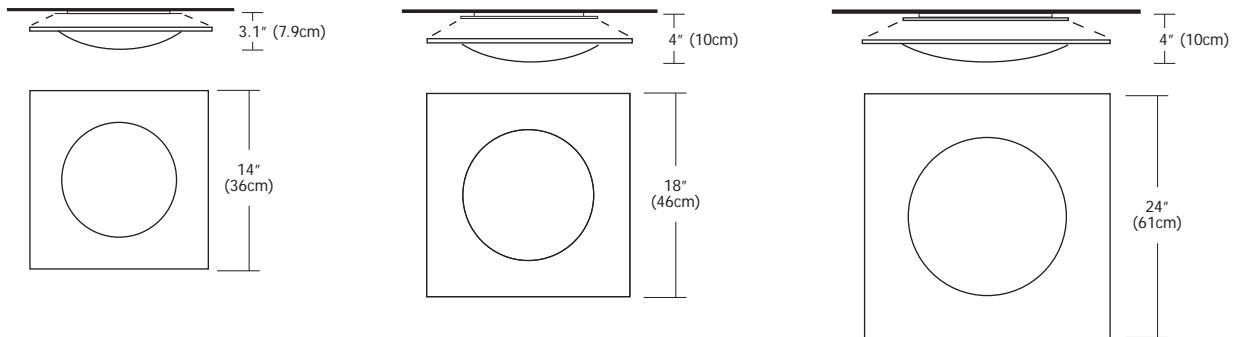

# VANILLA SKY SQUARE 14, 18 & 24

**Description:** Vanilla Sky Square ceiling series features molded white glass diffuser in 14" (36cm), 18" (46cm) or 24" (61cm) diameter sizes. Also available in Round versions. Halogen T3 double ended lamp, energy efficient Krypton/Xenon T4 lamp or two T4 compact fluorescent lamps and ballast included. General light distribution.

**Dimensions:** 14 - L 14" x W 14" x H 3.1"  
L 36cm x W 36cm x H 7.9cm  
18 - L 18" x W 18" x H 4"  
L 46cm x W 46cm x H 10cm  
24 - L 24" x W 24" x H 4"  
L 61cm x W 61cm x H 10cm

**Weight:** 14 - 6 lbs (3 kg)  
18 - 8 lbs (4 kg)  
24 - 13 lbs (6 kg)

Ordering Code	Description	Size	Lamp	Voltage
<b>VSKY</b>	<b>SQ</b>	<b>14</b>	<b>H1</b>	Standard 120V (leave blank)
	-SQ - Square	-14" (36cm) -18" (46cm) -24" (61cm)	-H1 - Halogen -K1 - Krypton/Xenon -F1 - Fluorescent	-2 - 230V 50Hz -3 - 277V 60Hz (F1 only)