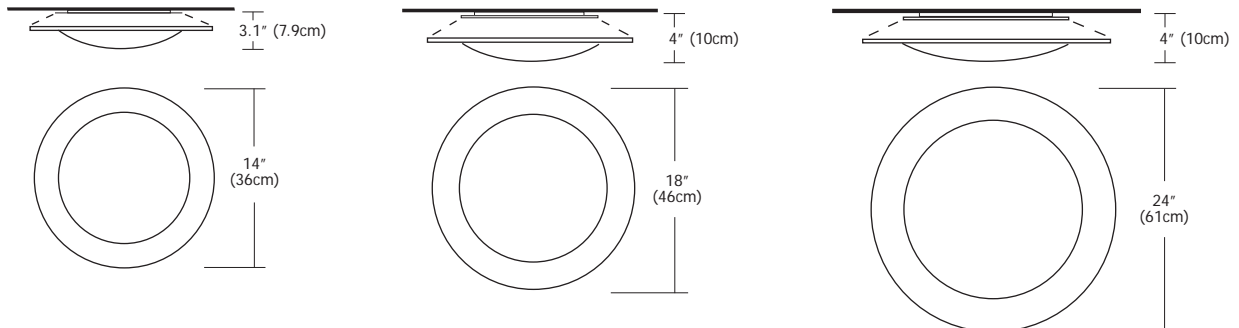

VANILLA SKY ROUND 14, 18 & 24

Description: Vanilla Sky Round ceiling series features molded white glass diffuser in 14" (36cm), 18" (46cm) or 24" (61cm) diameter sizes. Also available in Square versions. Halogen T3 double ended lamp, energy efficient Krypton/Xenon T4 lamp or two T4 compact fluorescent lamps and ballast included. General light distribution.

Dimensions: 14 - L 14" x W 14" x H 3.1"
L 36cm x W 36cm x H 7.9cm
18 - L 18" x W 18" x H 4"
L 46cm x W 46cm x H 10cm
24 - L 24" x W 24" x H 4"
L 61cm x W 61cm x H 10cm

Weight: 14 - 6 lbs (3 kg)
18 - 8 lbs (4 kg)
24 - 13 lbs (6 kg)

Ordering Code	Description	Size	Lamp	Voltage
VSKY	RD	14	H1	Standard 120V (leave blank)
	-RD - Round	-14" (36cm) -18" (46cm) -24" (61cm)	-H1 - Halogen -K1 - Krypton/Xenon -F1 - Fluorescent	-2 - 230V 50Hz -3 - 277V 60Hz (F1 only)