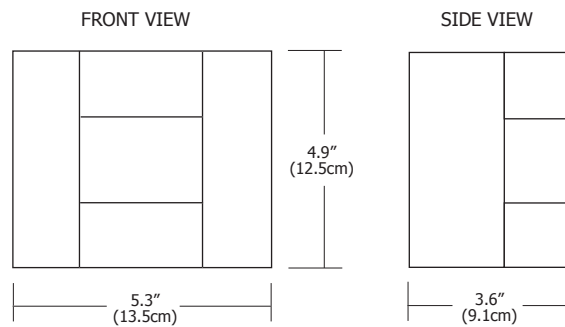

STREAM WALL

Description: Stream wall sconce features a unique geometric design with solid satin aluminum finish and glass lens. Includes 20 watt 12 volt Ministar® halogen lamp and transformer. The Ministar® integrated reflector improves efficiency by focusing the light upward. General light distribution. ADA compliant.

Diffuser: Glass

Body Finish: Satin Aluminum

Lamp: **HALOGEN (H)**
H1 - JC-MS/G4/20W/12V

Total Wattage: H1 - 20W

Dimmer: Low voltage electronic

Dimensions: W 5.3" x H 4.9" x D 3.6"
W 13.5cm x H 12.5cm x D 9.1cm

Weight: 3 lbs (1.36 kg)

Ordering Code	Type	Lamp	Finish	Voltage
STREAM	W	H1	SA	Standard 120V (leave blank)
	-W - Wall	-H1 - Halogen	-SA - Satin Aluminum	-2 - 230V 50Hz -3 - 277V 60Hz

COMPANY:	FIXTURE TYPE:	DATE:
PROJECT:	CONSULTANT:	APPROVED BY: