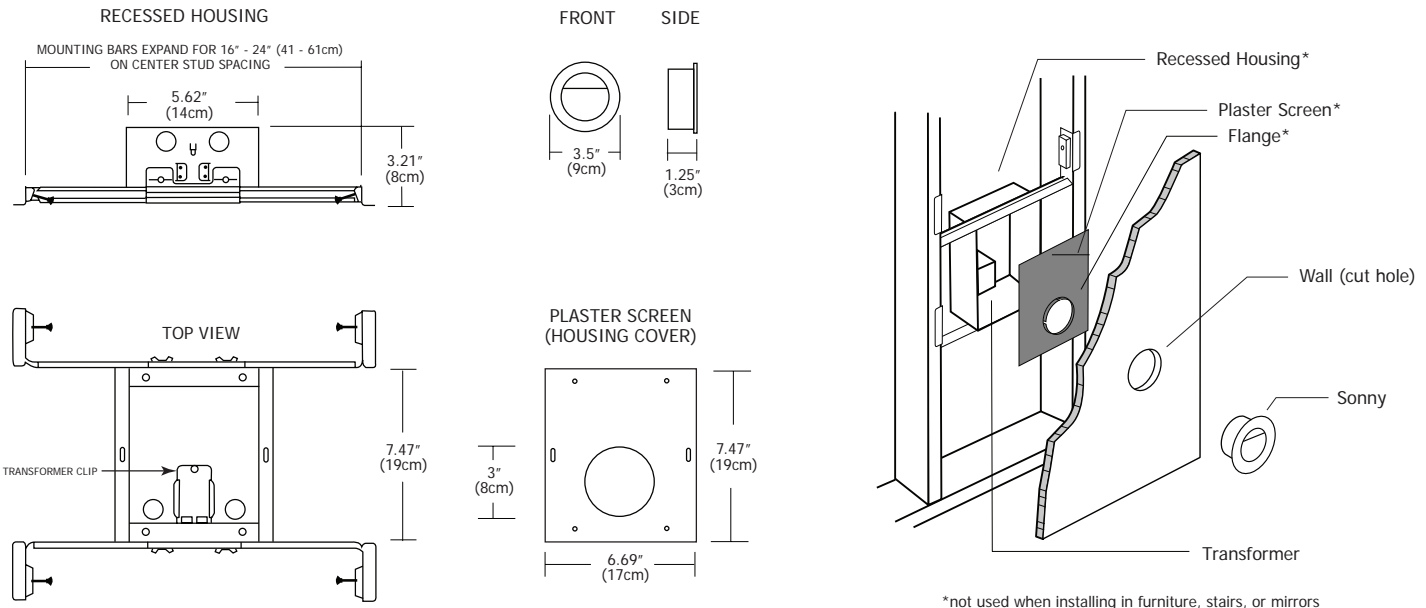

Description: Sonny wall recessed fixture's 3.5" (9cm) diameter makes it perfect for installation on stairs or walls. Anodized aluminum body finish will never fade. Sonny KIT includes Sonny, new construction housing, plaster screen, electronic transformer and Ministar® 10 watt 12 volt halogen G4 bipin base JC halogen lamp. The Ministar® integrated reflector improves efficiency by focusing the light, as well as reducing operating temperature; light output is equal to a standard 20 watt bipin lamp. Sonny 4KIT contains 4 complete fixtures packaged together. General downward light distribution.

Body Finish: Anodized Aluminum

Lamp: **HALOGEN (H)**
H1 - JC-MS/G4/10W/12V

Total Wattage: H1 - 10W

Dimmer: Low voltage electronic

Dimensions: W 3.5" x H 3.5" x D 1.25"
W 9cm x H 9cm x D 3cm

Weight: 1 lb (0.5kg)