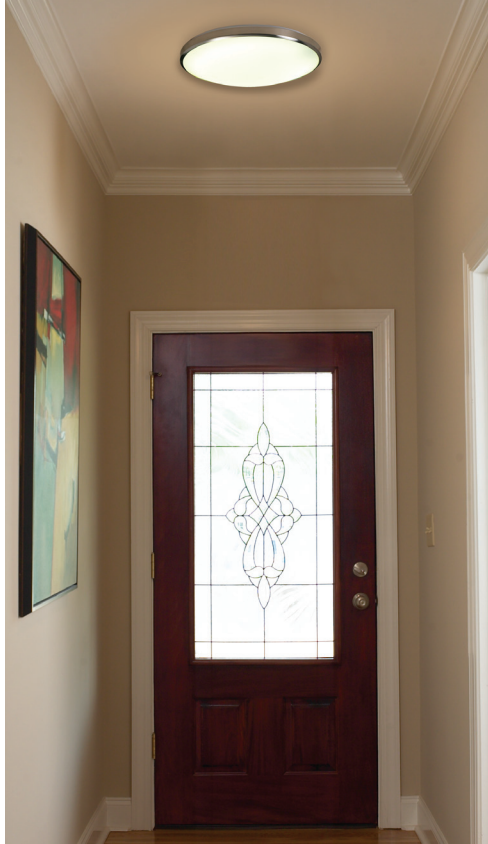

# SATIN CEILING

## Description:

Satin Ceiling series provides general light distribution through white frosted glass, which is surrounded by satin nickel trim. The 15" and 18" fluorescent versions are also available with an emergency light option (F1E); the 7" is only available in a halogen version.

## Diffuser:

White

## Body Finish:

Satin Nickel