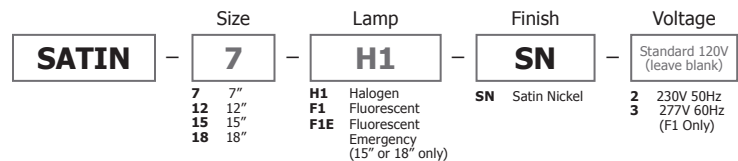

Weight:

7	5 lbs (2 kg)
12	8 lbs (4 kg)
15	10 lbs (4.5 kg)
18	11 lbs (5 kg)

PROJECT:

FIXTURE
TYPE:

DATE: