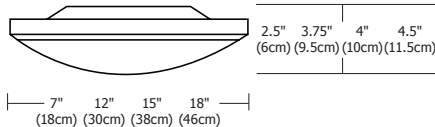

## Dimensions:

7	L 7" x W 7" x H 2.5" L 18cm x W 18cm x H 6cm
12	L 12" x W 12" x H 3.75" L 30cm x W 30cm x H 9.5cm
15	L 15" x W 15" x H 4" L 38cm x W 38cm x H 10cm
18	L 18" x W 18" x H 4.5" L 46cm x W 46cm x H 11.5cm

## Weight:

7	5 lbs (2 kg)
12	8 lbs (4 kg)
15	10 lbs (4.5 kg)
18	11 lbs (5 kg)

PROJECT:

FIXTURE  
TYPE:

DATE: