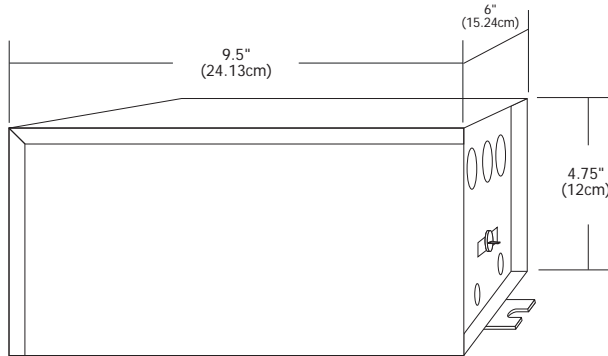

T-600-24

LOW VOLTAGE WIRE SIZE CHART

Use to decide the correct copper wire size for a recommended 3 percent voltage drop. The length shown is the length of wire from the transformer to the power feed canopy/J-Box.

24 Volt	5 ft. (1.5m)	6-15 ft. (1.8-4.6m)	16-20 ft. (4.9-6.1m)	21-40 ft. (6.4-12.2m)
600 Watt	#12 GA	#8 GA	#6 GA	#4 GA

Description:

600 watt remote mount magnetic transformer converts line voltage input to low voltage 24 volt output for powering Monorail, Cable Lite or Fast Jack low voltage lighting system. Power feed or power feed canopy required, sold separately. Protected by fast acting secondary circuit breaker. 24 volt lamp must be used.

Installation:

The remote mount transformer must be installed in an accessible location (such as an attic or in a closet). To prevent voltage drop it is best to keep transformer within 20 ft of power canopy/junction box. The electrician must supply the correct gauge wire from the transformer to the power feed/junction box location based on the length of conductor. See Low Voltage Wire Size Chart above.