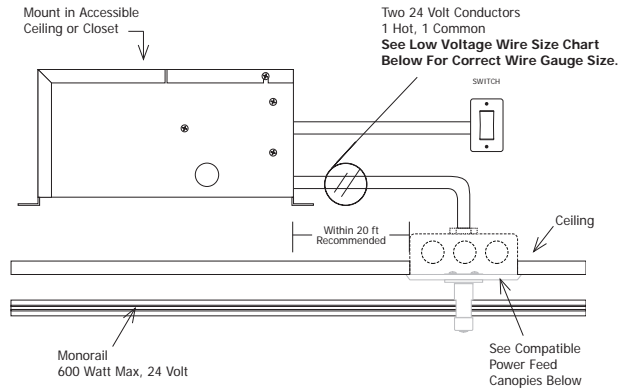

T-600-24

LOW VOLTAGE WIRE SIZE CHART

Use to decide the correct copper wire size for a recommended 3 percent voltage drop. The length shown is the length of wire from the transformer to the power feed canopy/J-Box.

24 Volt	5 ft. (1.5m)	6-15 ft. (1.8-4.6m)	16-20 ft. (4.9-6.1m)	21-40 ft. (6.4-12.2m)
600 Watt	#12 GA	#8 GA	#6 GA	#4 GA

Description:

600 watt remote mount magnetic transformer converts line voltage input to low voltage 24 volt output for powering Monorail, Cable Lite or Fast Jack low voltage lighting system. Power feed or power feed canopy required, sold separately. Protected by fast acting secondary circuit breaker. 24 volt lamp must be used.

Installation:

The remote mount transformer must be installed in an accessible location (such as an attic or in a closet). To prevent voltage drop it is best to keep transformer within 20 ft of power canopy/junction box. The electrician must supply the correct gauge wire from the transformer to the power feed/junction box location based on the length of conductor. See Low Voltage Wire Size Chart above.