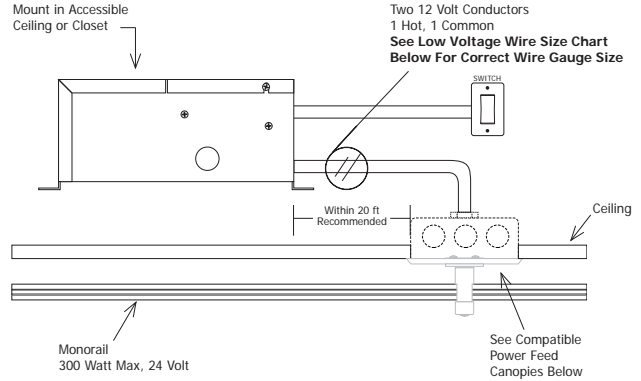

T-300-24

LOW VOLTAGE WIRE SIZE CHART

Use to decide the correct copper wire size for a recommended 3 percent voltage drop. The length shown is the length of wire from the transformer to the power feed canopy/J-Box.

24 Volt	5 ft. (1.5m)	6-15 ft. (1.8-4.6m)	16-20 ft. (4.9-6.1m)	21-40 ft. (6.4-12.2m)
300 Watt	#14 GA	#12 GA	#10 GA	#6 GA

Description:

300 watt remote mount magnetic transformer converts line voltage input to low voltage 24 volt output for powering Monorail, Cable Lite or Fast Jack low voltage lighting system. Power feed or power feed canopy required, sold separately. Protected by fast acting secondary circuit breaker. 24 volt lamp must be used.

Installation:

The remote mount transformer must be installed in an accessible location (such as an attic or in a closet). To prevent voltage drop it is best to keep transformer within 20 ft of power canopy/junction box. The electrician must supply the correct gauge wire from the transformer to the power feed/junction box location based on the length of conductor. See Low Voltage Wire Size Chart above.