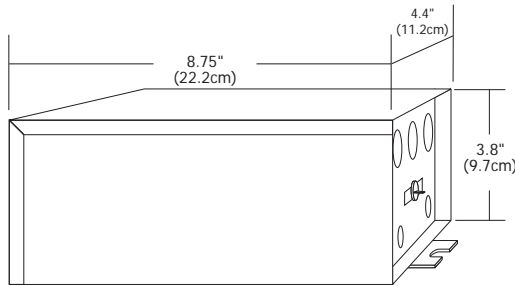

T-300-24

LOW VOLTAGE WIRE SIZE CHART

Use to decide the correct copper wire size for a recommended 3 percent voltage drop. The length shown is the length of wire from the transformer to the power feed canopy/J-Box.

24 Volt	5 ft. (1.5m)	6-15 ft. (1.8-4.6m)	16-20 ft. (4.9-6.1m)	21-40 ft. (6.4-12.2m)
300 Watt	#14 GA	#12 GA	#10 GA	#6 GA

Description:

300 watt remote mount magnetic transformer converts line voltage input to low voltage 24 volt output for powering Monorail, Cable Lite or Fast Jack low voltage lighting system. Power feed or power feed canopy required, sold separately. Protected by fast acting secondary circuit breaker. 24 volt lamp must be used.

Installation:

The remote mount transformer must be installed in an accessible location (such as an attic or in a closet). To prevent voltage drop it is best to keep transformer within 20 ft of power canopy/junction box. The electrician must supply the correct gauge wire from the transformer to the power feed/junction box location based on the length of conductor. See Low Voltage Wire Size Chart above.