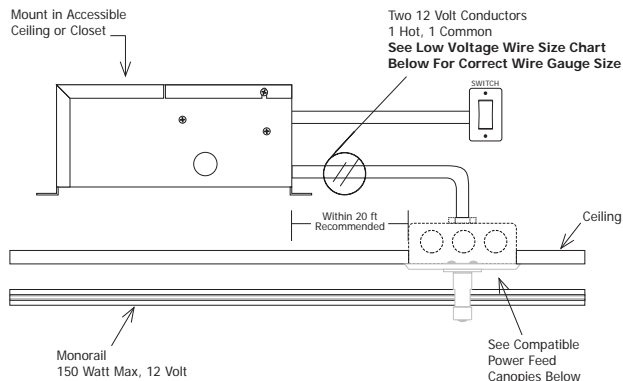

T-150-12

LOW VOLTAGE WIRE SIZE CHART

Use to decide the correct copper wire size for a recommended 3 percent voltage drop. The length shown is the length of wire from the transformer to the power feed canopy/J-Box.

12 Volt	5 ft. (1.5m)	6-15 ft. (1.8-4.6m)	16-20 ft. (4.9-6.1m)	21-40 ft. (6.4-12.2m)
150 Watt	#12 GA	#8 GA	#6 GA	#4 GA

Description:

150 watt remote mount magnetic transformer converts line voltage input to low voltage 12 volt output for powering Monorail, Cable Lite or Fast Jack low voltage lighting system. Power feed or power feed canopy required, sold separately. Protected by fast acting secondary circuit breaker.

Installation:

The remote mount transformer must be installed in an accessible location (such as an attic or in a closet). To prevent voltage drop it is best to keep transformer within 20 ft of power canopy/junction box. The electrician must supply the correct gauge wire from the transformer to the power feed/junction box location based on the length of conductor. See Low Voltage Wire Size Chart above.