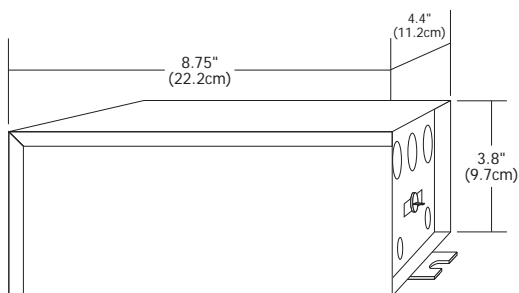

T-150-12

LOW VOLTAGE WIRE SIZE CHART

Use to decide the correct copper wire size for a recommended 3 percent voltage drop. The length shown is the length of wire from the transformer to the power feed canopy/J-Box.

12 Volt	5 ft. (1.5m)	6-15 ft. (1.8-4.6m)	16-20 ft. (4.9-6.1m)	21-40 ft. (6.4-12.2m)
150 Watt	#12 GA	#8 GA	#6 GA	#4 GA

Description:

150 watt remote mount magnetic transformer converts line voltage input to low voltage 12 volt output for powering Monorail, Cable Lite or Fast Jack low voltage lighting system. Power feed or power feed canopy required, sold separately. Protected by fast acting secondary circuit breaker.

Installation:

The remote mount transformer must be installed in an accessible location (such as an attic or in a closet). To prevent voltage drop it is best to keep transformer within 20 ft of power canopy/junction box. The electrician must supply the correct gauge wire from the transformer to the power feed/junction box location based on the length of conductor. See Low Voltage Wire Size Chart above.