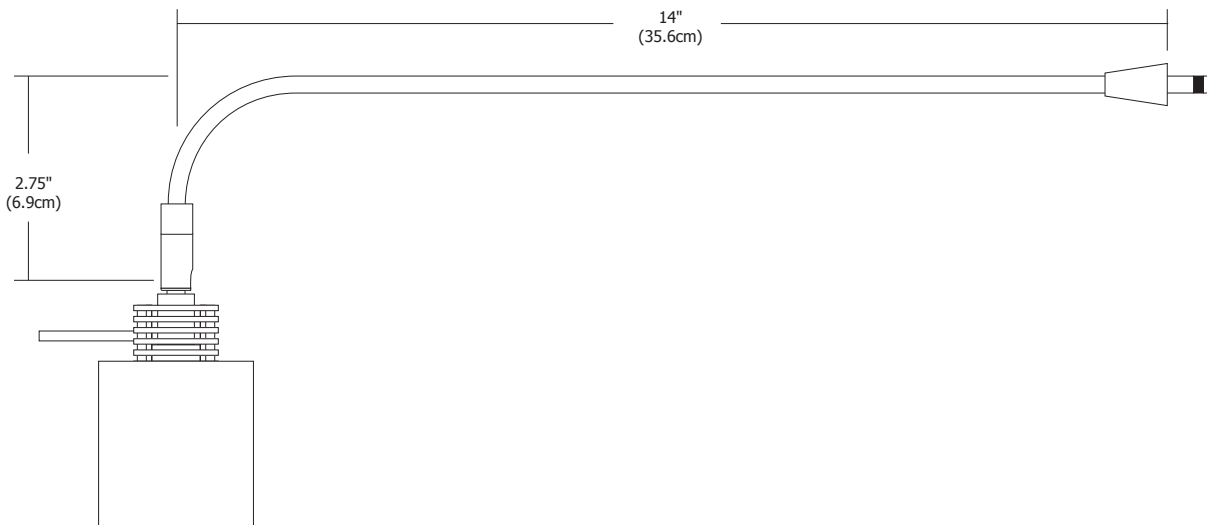

REBEL WALL

MW-REW-14-SN
Monorail Wall Rebel
in Satin Nickel.

Description:

Monorail Wall Rebel fixture extends 14" (35.6cm) with a graceful curve and fully adjustable head which rotates 360° and tilts 90°. Holds up to 3 lenses or louvers (comes with clear glass).

System:

Mounts to Monorail Wall connector.

Body Finish:

Satin Nickel, Polished Nickel or Antique Bronze

Lamp Specification:

Up to 37 watt IR MR16 lamp - 12/24 volt (not included)

Lens & Louver Accessories (sold separately):

Compatible optical controls - Hexcell Louver, Glass Lenses

Weight:

.84 lb (.38 kg)

System	Fixture	Length	Finish
MW	REW	14	SN
<small>MW Monorail Wall</small>	<small>REW Rebel Wall</small>	<small>14 14" (35.6cm)</small>	<small>SN Satin Nickel PN Polished Nickel BZ Antique Bronze</small>