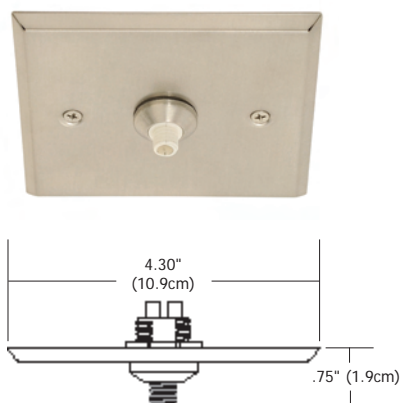

2" Square Fast Jack Power Canopy

Fast Jack 2" square canopy port. Installation of any Fast Jack element (sold separately) will complete the fixture. It is mounted to the 2" , 3.5" deep electrical box with mounting bar (included) where a 75 watt 12 volt electronic transformer (included) is housed. Dimmable with standard dimmers. Satin Nickel, polished nickel or antique bronze finish.

4" Round Fast Jack Power Canopy

Fast Jack 4" round canopy port. Installation of any Fast Jack element (sold separately) will complete the fixture. It is mounted to a 4" electrical box with plaster ring or octagon box where a 75 watt 12 volt electronic transformer (included) is housed. Dimmable with standard dimmers. Satin Nickel, polished nickel or antique bronze finish.

Weight:

.95 lb (.43 kg)

System	Type	Finish
FJP	4RD	SN
FJP Fast Jack Power Feed	4RD 4.3" (10.9cm) Round	SN Satin Nickel PN Polished Nickel BZ Antique Bronze

Compatible Accessories or Finished Items:
All Fast Jack fixtures (sold separately).

4" Square Fast Jack Power Canopy

Fast Jack 4" square canopy port. Installation of any Fast Jack element (sold separately) will complete the fixture. It is mounted to a 4" electrical box with plaster ring where a 75 watt 12 volt electronic transformer (included) is housed. Dimmable with standard dimmers. Satin Nickel, polished nickel or antique bronze finish.