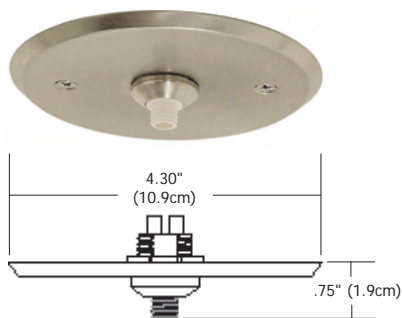

2" Square Fast Jack Power Canopy

Fast Jack 2" square canopy port. Installation of any Fast Jack element (sold separately) will complete the fixture. It is mounted to the 2" , 3.5" deep electrical box with mounting bar (included) where a 75 watt 12 volt electronic transformer (included) is housed. Dimmable with standard dimmers. Satin Nickel, polished nickel or antique bronze finish.

Weight:

1.35 lb (.61 kg)

System	Type	Finish
FJP	2SQ	SN
FJP Fast Jack Power Feed	2SQ 2.78" (7.1cm) Square	SN Satin Nickel PN Polished Nickel BZ Antique Bronze

Compatible Accessories or Finished Items:
All Fast Jack fixtures (sold separately).

4" Round Fast Jack Power Canopy

Fast Jack 4" round canopy port. Installation of any Fast Jack element (sold separately) will complete the fixture. It is mounted to a 4" electrical box with plaster ring or octagon box where a 75 watt 12 volt electronic transformer (included) is housed. Dimmable with standard dimmers. Satin Nickel, polished nickel or antique bronze finish.

4" Square Fast Jack Power Canopy

Fast Jack 4" square canopy port. Installation of any Fast Jack element (sold separately) will complete the fixture. It is mounted to a 4" electrical box with plaster ring where a 75 watt 12 volt electronic transformer (included) is housed. Dimmable with standard dimmers. Satin Nickel, polished nickel or antique bronze finish.