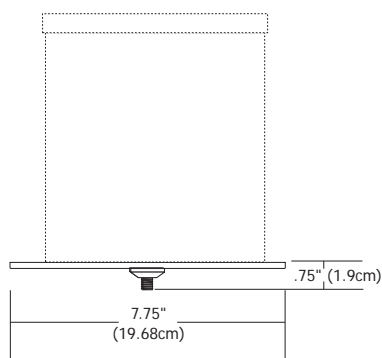

### 12" Round 3 Port Fast Jack Canopy

Fast Jack 12 inch round canopy port. Installation of three Fast Jack element (sold separately) will complete the fixture. It is mounted to a 4" electrical box with plaster ring or octagon electrical box where three 75 watt 12 volt electronic transformers (included) are housed.

**Dimmable:**

With standard dimmer

**Mounting Requirements:**

Maximum 75 Watt load per load. Total of 225 Watt

**Finish:**

Satin Nickel, Polished Nickel or Antique Bronze

**Weight:**

4 lb (1.8 kg)

### 7" Round Recessed Fast Jack Canopy

Fast Jack 7" round canopy port. The recessed Fast Jack Canopy mounts to a 6" - 6 1/2" down light can that contains "C" shaped hooks.

**Dimmable:**

With standard dimmer