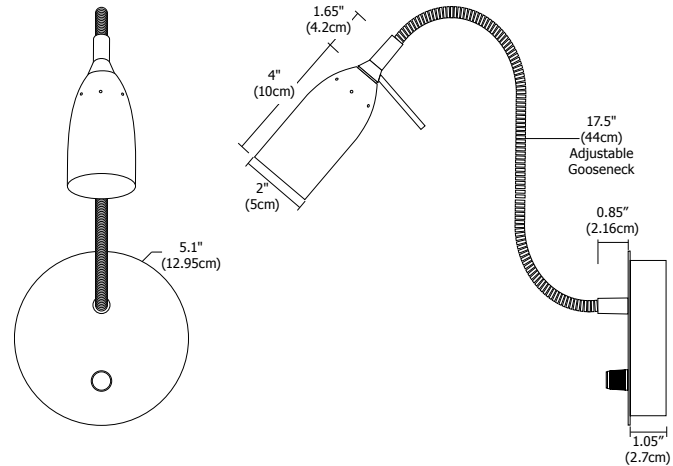

Description:

Micro Wall reading fixture features a conical shade and 17.5" goose neck arm for easy positioning. The base of the gooseneck arm must be twisted upward before positioning direction of light. The fixture canopy contains an on/off switch-dimmer for controlling the light.

Dimming:

Dimmer Included

Lamp Specification:

Halogen (H1): Lamp Included 40 Watt G9 Base Line Voltage

Finish:

Satin Nickel

Weight:

2 lb (.9 kg)

MICRO	Lamp	Finish	Voltage
	H1	SN	Standard 120V (leave blank)
	H1 Halogen	SN Satin Nickel	2 230V 50Hz

PROJECT:

FIXTURE TYPE:

DATE: