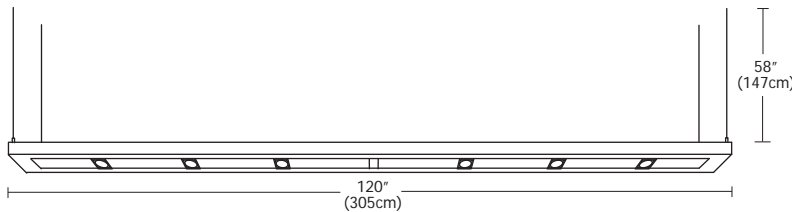

# LYRA 60 & 120

**Description:** Lyra series of 60" (152cm) and 120" (305cm) linear suspensions combine T5 fluorescent and MR16 halogen lamps for application in offices, hallways, retail, conference rooms, kitchens or contemporary dining. 26" (66cm), 48" (122cm) and 96" (244cm) versions also available. White diffuser for fluorescents, soft diffusing lenses and eggcrate louvers prevent glare from MR16s. Constructed of extruded aluminum alloy in satin aluminum, black or white finish. 58" (147cm) of field adjustable mounting cable. Clear electrical cable can be field wired for separate switching between fluorescent and halogen sources (may dim halogen). Two or four T5-3500K high output fluorescent lamps (included) provide diffused direct/indirect light. Three or six 50 watt GE ConstantColor® MR16 lamps (included) provide directional light. MR16 lamp holders are adjustable on the vertical and horizontal axes. Low voltage electronic transformers and electronic ballasts included. All available in 120V, 230V (50Hz) or 277V (60Hz).

**Dimmer:** Halogen - low voltage electronic  
Fluorescent - electronic ballast; not dimmable

**Dimensions:** 60 - L 60" x W 8" x H 2"  
L 152cm x W 20cm x H 5cm  
120 - L 120" x W 8" x H 2"  
L 305cm x W 20cm x H 5cm

**Weight:** 60 - 13 lbs (6 kg)  
120 - 24 lbs (11 kg)

Ordering Code	Size	Finish	Voltage
<b>LYRA</b>	<b>60</b>	<b>SA</b>	Standard 120V (leave blank)
	-60" (152cm) -120" (305cm)	-SA - Satin Aluminum -WH - White -BK - Black	-2 - 230V 50Hz -3 - 277V 60Hz