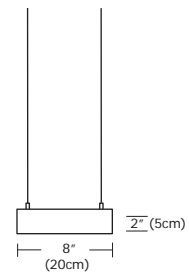

# LYRA 60 & 120

**Description:** Lyra series of 60" (152cm) and 120" (305cm) linear suspensions combine T5 fluorescent and MR16 halogen lamps for application in offices, hallways, retail, conference rooms, kitchens or contemporary dining. 26" (66cm), 48" (122cm) and 96" (244cm) versions also available. White diffuser for fluorescents, soft diffusing lenses and eggcrate louvers prevent glare from MR16s. Constructed of extruded aluminum alloy in satin aluminum, black or white finish. 58" (147cm) of field adjustable mounting cable. Clear electrical cable can be field wired for separate switching between fluorescent and halogen sources (may dim halogen). Two or four T5-3500K high output fluorescent lamps (included) provide diffused direct/indirect light. Three or six 50 watt GE ConstantColor® MR16 lamps (included) provide directional light. MR16 lamp holders are adjustable on the vertical and horizontal axes. Low voltage electronic transformers and electronic ballasts included. All available in 120V, 230V (50Hz) or 277V (60Hz).

**Diffuser:** White

**Body Finish:** Satin Aluminum, Black or White

**Lamp:** 60 - 3xMR16/GU5.3/50W/12V + 2xT5HO/MINI-BIPIN/54W  
120 - 6xMR16/GU5.3/50W/12V + 4xT5HO/MINI-BIPIN/54W

**Total Wattage:** 60 - 258W  
120 - 516W

**Dimmer:** Halogen - low voltage electronic  
Fluorescent - electronic ballast; not dimmable

**Dimensions:** 60 - L 60" x W 8" x H 2"  
L 152cm x W 20cm x H 5cm  
120 - L 120" x W 8" x H 2"  
L 305cm x W 20cm x H 5cm

**Weight:** 60 - 13 lbs (6 kg)  
120 - 24 lbs (11 kg)

Ordering Code	Size	Finish	Voltage
<b>LYRA</b>	<b>60</b>	<b>SA</b>	Standard 120V (leave blank)
	-60" (152cm) -120" (305cm)	-SA - Satin Aluminum -WH - White -BK - Black	-2 - 230V 50Hz -3 - 277V 60Hz