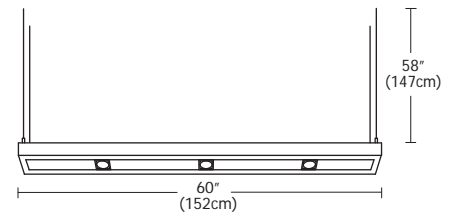

**Diffuser:** White

**Body Finish:** Satin Aluminum, Black or White

**Lamp:** 60 - 3xMR16/GU5.3/50W/12V + 2xT5HO/MINI-BIPIN/54W  
120 - 6xMR16/GU5.3/50W/12V + 4xT5HO/MINI-BIPIN/54W

**Total Wattage:** 60 - 258W  
120 - 516W

**Dimmer:** Halogen - low voltage electronic  
Fluorescent - electronic ballast; not dimmable

**Dimensions:** 60 - L 60" x W 8" x H 2"  
L 152cm x W 20cm x H 5cm  
120 - L 120" x W 8" x H 2"  
L 305cm x W 20cm x H 5cm

**Weight:** 60 - 13 lbs (6 kg)  
120 - 24 lbs (11 kg)

Ordering Code	Size	Finish	Voltage
<b>LYRA</b>	<b>60</b>	<b>SA</b>	Standard 120V (leave blank)
	-60" (152cm) -120" (305cm)	-SA - Satin Aluminum -WH - White -BK - Black	-2 - 230V 50Hz -3 - 277V 60Hz