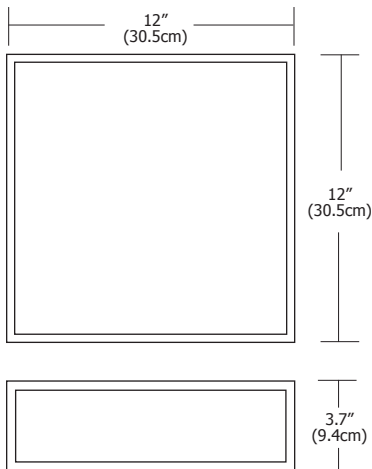

GARBO CEILING

Description: Garbo Ceiling features opal white polycarbonate front and side diffusers and satin nickel or polished nickel finish. Can be wall mounted (ADA compliant). Also available in vanity linear wall versions. Two (F1) or four (F2) 9 watt 2xG7 base 2700K T4 compact fluorescent lamps and electronic ballast included. General light distribution.

Diffuser: Opal White Polycarbonate

Body Finish: Polished Nickel or Satin Nickel

Lamp: **FLUORESCENT (F)**
 F1 - 2xT4/2xG7/9W
 F2 - 4xT4/2xG7/9W

Total Wattage: F1 - 18W - 2700K
 F2 - 36W - 2700K

Dimmer: Fluorescent (F1/F2) - electronic ballast; not dimmable

Dimensions: L 12" x W 12" x H 3.7"
 L 30.5cm x W 30.5cm x H 9.4cm

Weight: 3 lbs (1 kg)

Ordering Code	Type	Description	Size	Lamp	Finish	Voltage
GARBO	C	SQ	12	F1	SN	Standard 120V (leave blank)
	-C - Ceiling	-SQ - Square	-12" (30.5cm)	-F1 - Fluorescent -F2 - Fluorescent	-SN - Satin Nickel -PN - Polished Nickel	-2 - 230V 50Hz -3 - 277V 60Hz