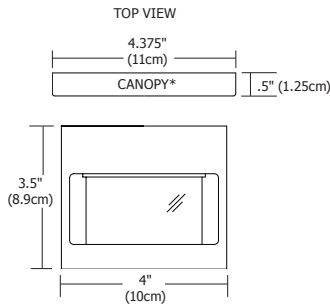

CUBE-O LED

Description:

Cube-O ceiling/wall features a white frosted diffuser tube enclosed in aluminum housing for general light distribution. The detachable square canopy is required for outdoor and wet location installations. Available in a halogen or **LED** version, the fixture is rated for indoor, outdoor, and wet locations. ADA compliant.

Diffuser

White

Finish:

Satin Aluminum

Lamp Specification:

Halogen (H1): 60 Watt Type JCD G9 Base Bi-Pin

LED (L1): 6.1 Total Watts, 12VAC LED, 2888K, 82CRI, 269 lumens, 44 lumens per watt; 70% lumen maintenance based on 50,000 hours of operation