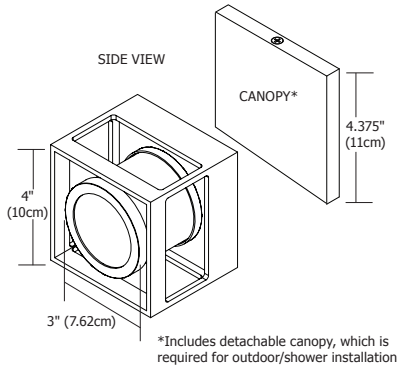

CUBE-O LED

Description:

Cube-O ceiling/wall features a white frosted diffuser tube enclosed in aluminum housing for general light distribution. The detachable square canopy is required for outdoor and wet location installations. Available in a halogen or **LED** version, the fixture is rated for indoor, outdoor, and wet locations. ADA compliant.

Diffuser

White

Finish:

Satin Aluminum

Lamp Specification:

Halogen (H1): 60 Watt Type JCD G9 Base Bi-Pin

LED (L1): 6.1 Total Watts, 12VAC LED, 2888K, 82CRI, 269 lumens, 44 lumens per watt; 70% lumen maintenance based on 50,000 hours of operation