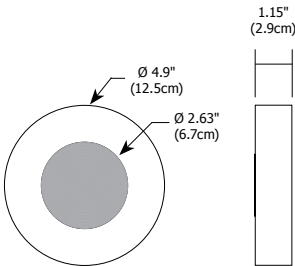

Finish:

Satin Aluminum

Lamp Specification:

5.7 Total Watts (LED and power supply), 12VAC **LED**, 3019K, 83CRI, 184 lumens, 32 lumens per watt; 70% lumen maintenance based on 50,000 hours of operation

Power Supply:

Includes 3x1W 700 ma driver, which fits inside the electrical box
Not Dimmable

Dimming:

Not dimmable

Weight:

2 lb (.9 kg)

PROJECT:

FIXTURE
TYPE:

DATE: