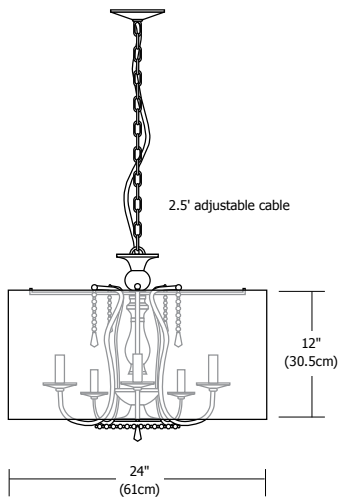

CRYSTALVE-S-WH

Description

Crystal Veil features an opaque white silk shade which surrounds a variety of crystals in chrome finish. Six 60 watt, 120 volt, B10, candelabra incandescent lamps included. General light distribution.

Shade/Diffuser

White Silk /Crystal

Finish

Chrome

Lamp Specification

Maximum 60W B10 Candelabra Base Per Socket

Total Wattage

360W

Dimmer

Incandescent

Weight

10 lbs (4.5kg)

PROJECT:

FIXTURE
TYPE:

DATE: