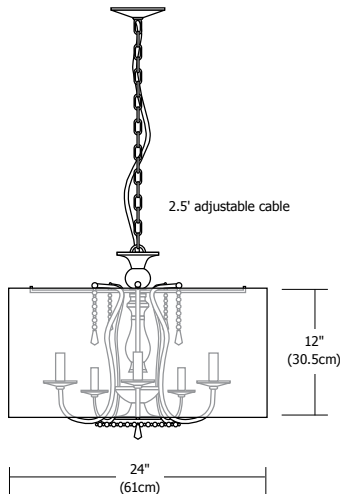

CRYSTALU-S-IV

Description

Crystal Union chandelier features a patterned ivory silk shade with a variety of crystals in chrome finish. Six 60 watt, 120 volt, B10, candelabra incandescent lamps are included. General light distribution.

Shade/Diffuser

Ivory Pattern/Crystal

Finish

Chrome

Lamp Specification

Maximum 60W Type B10 Candelabra Base Per Socket

Total Wattage

360W

Dimmer

Incandescent

Weight

10 lbs (4.5kg)

PROJECT:

FIXTURE TYPE:

DATE: