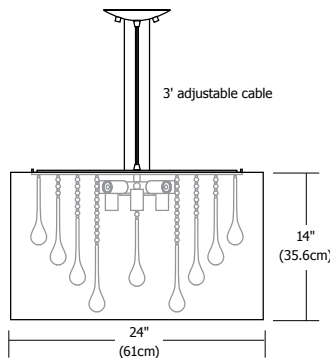

CRYSTALSP-S-WH
White

CRYSTALSP-S-BK
Black

Description

Crystal Spirits suspension features black or white silk shade with crystal accents in a chrome finish. Nine 60 watt, 120 volt, B10, candelabra incandescent lamps included. General light distribution.

Shade/Diffuser

Black/Crystal or White/Crystal

Finish

Chrome

Lamp Specification

Maximum 60W Type B10 Candelabra Base Per Socket

Total Wattage

540 W

Dimmer

Incandescent

Weight

5 lbs (2.3kg)

| | | | | |
|--|---|-----------------------------|---|--------------------------------------|
| Fixture | | Type | | Shade |
| CRYSTALSP | - | S | - | WH |
| <small>CRYSTALSP Crystal Spirits</small> | | <small>S Suspension</small> | | <small>BK Black WH White</small> |