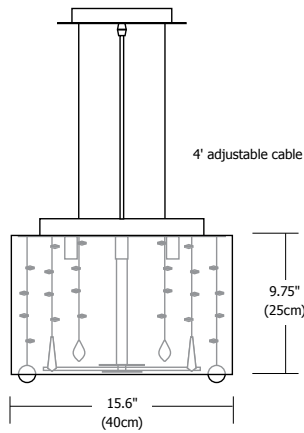

CRYSTALSHADOW-S-BK-CL-CH

CRYSTALSHADOW-S-RD-CL-CH

Description

Crystal Shadow suspension features a black or red fabric shade with crystal accents and a chrome canopy. Four 50 watt 120 volt JCD G9 halogen lamps included. General light distribution.

Shade/Diffuser

Black/Crystal or Red/Crystal

Finish

Chrome

Lamp Specification

Maximum 50W Type G9 Base Halogen Per Socket

Total Wattage

200W

Dimmer

Incandescent

Weight

5 lbs (2.3kg)

Fixture		Type		Shade/Diffuser		Finish
CRYSTALSHADOW	-	S	-	BK-CL	-	CH
<small>CRYSTALSHADOW Crystal Shadow</small>		<small>S Suspension</small>		<small>BK-CL Black Crystal RD-CL Red Crystal</small>		<small>CH Chrome</small>