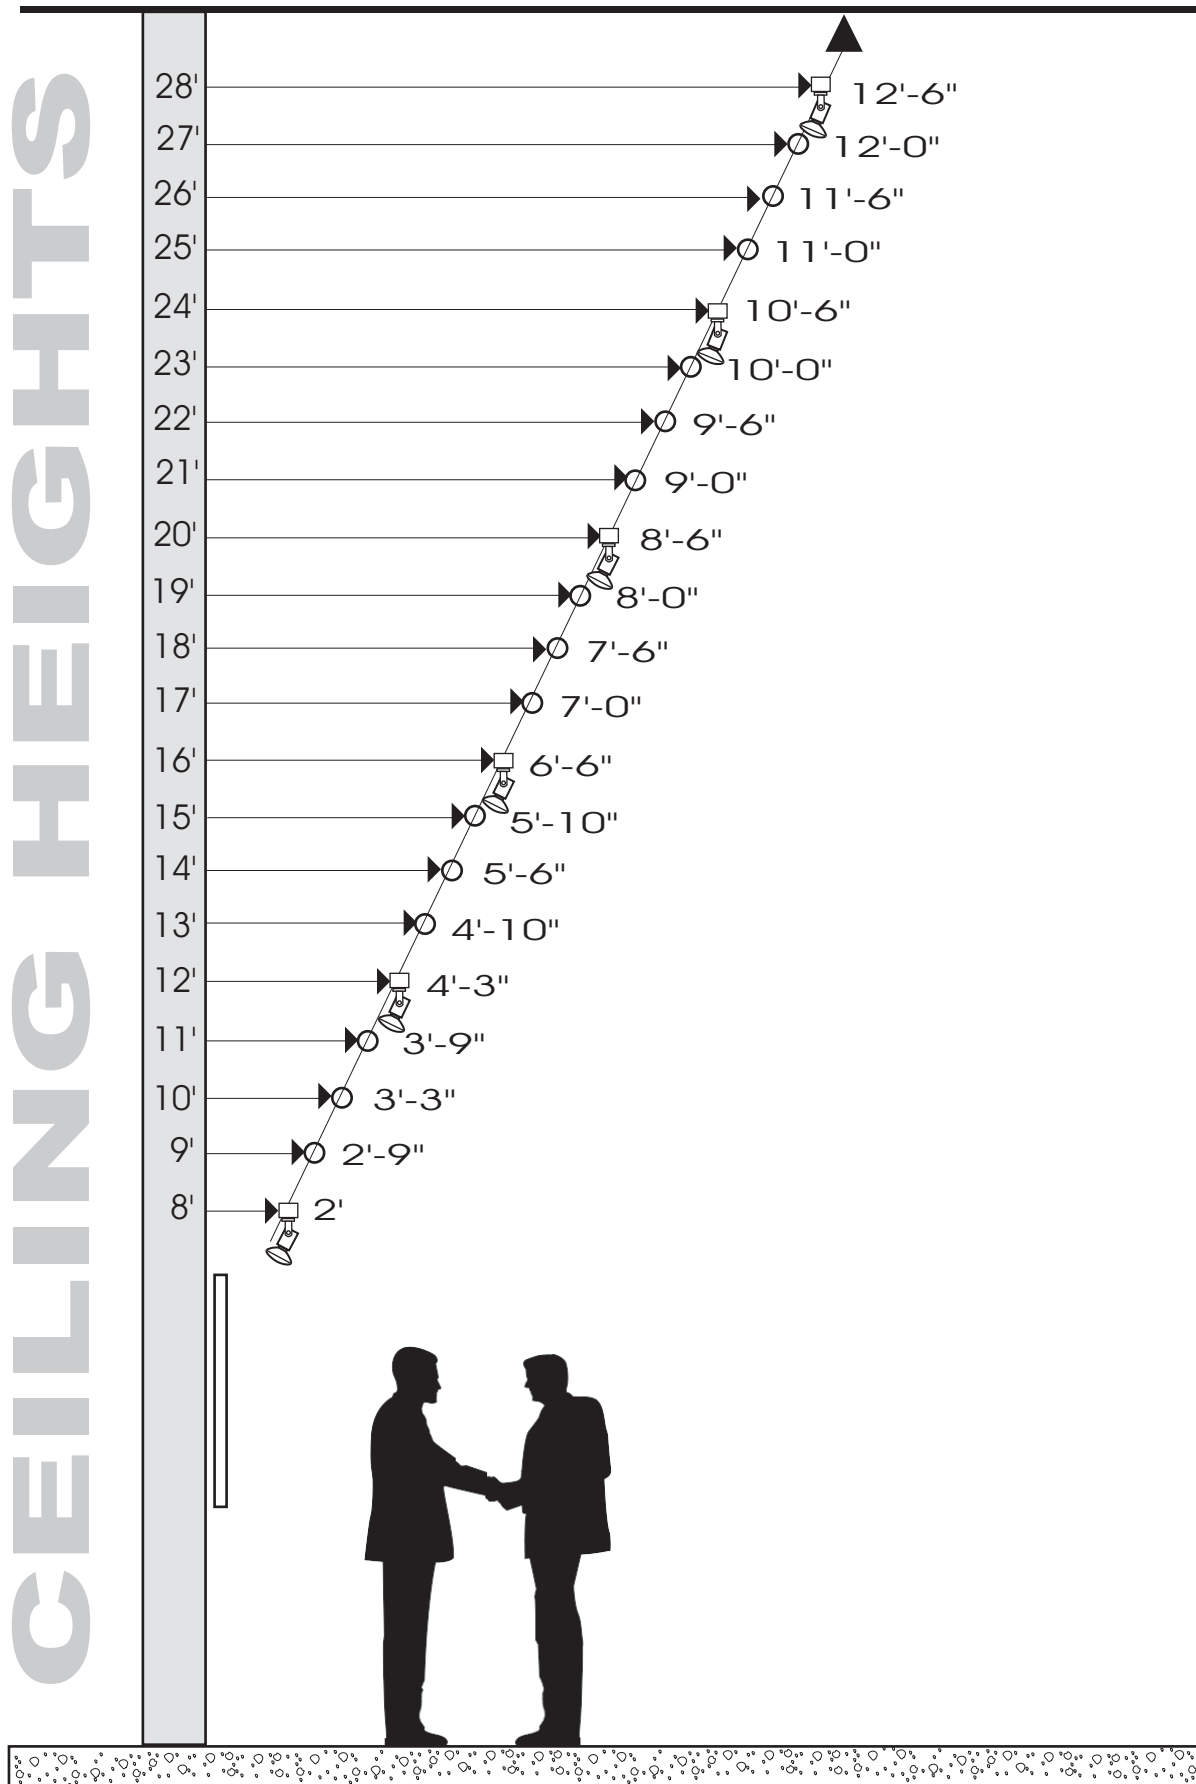

## DISTANCE OUT

CEILING HEIGHTS

fax: 312.642.6605  
fax: 773.883.6131

phone: 312.944.1000  
phone: 773.883.6111

Chicago, IL 60610  
Chicago, IL 60614

Showroom: 215 W. Chicago Ave.  
Corporate: 1718 W. Fullerton