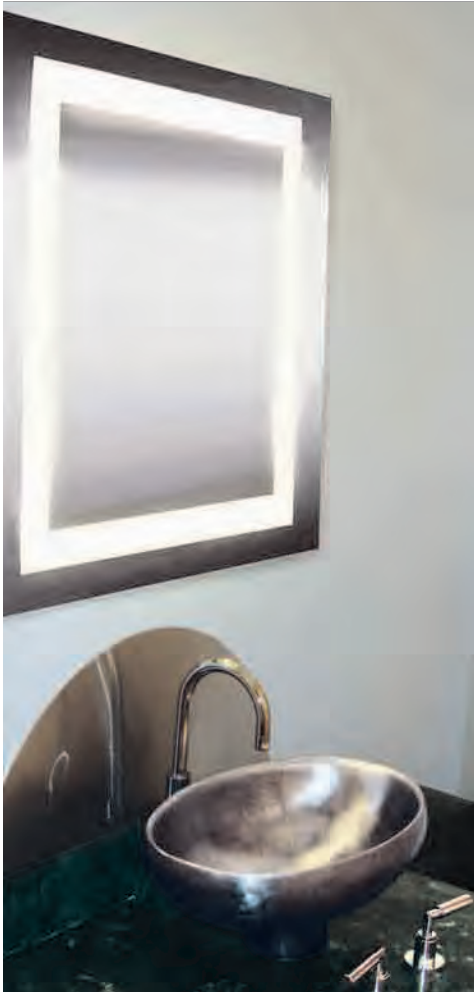

MIRROR

The Edge Lighting mirror collection features integrated lighting that complements any bathroom space. The provided 3000K warm white color temperature renders the space and the user in just the right light. Warmer color temperatures can be achieved with an optional 2500K Filter.

Twin Slim surface mounted rectangular mirror features vertical integral fluorescent lamps set behind frosted panels, projecting an even glow of light. ADA compliant.

DIFFUSER	Frosted Glass
BODY FINISH	Mirror
LAMP SPECIFICATION	Fluorescent (F1 or F1D) (Included)  F1 Only (p. 171) F1/F1D - 2xT5HO/G5/24W 3000K - 82CRI
TOTAL WATTAGE	F1/F1D - 48W
DIMMER	Fluorescent (F1) - Electronic Ballast; not Dimmable Fluorescent (F1D) - Electronic Ballast; Dimmable with standard incandescent dimmer <i>*Lutron® dimmer required - Nova (NFTU-5A), Diva (DVFTU-5A3P) or Skylark (SFTU-5A3P) recommended. For additional dimmers visit www.advancetransformer.com/uploads/resources/EL-2100-AB-R01.pdf</i>
COLOR CORRECTION FILTER	#T5x2-22-25K (p. 171) A pair of 20" long 25K sleeve filters.

PLAZA SMALL 

Plaza Small surface mounted square mirror features four integral fluorescent lamps set behind an inset square border of frosted glass projecting an even glow of light. ADA compliant.

DIFFUSER	Frosted Glass
BODY FINISH	Mirror
LAMP SPECIFICATION	Fluorescent (F1 or F1D) (Included)  F1 Only F1/F1D - 4xT5/2G11/55W 3000K - 82CRI
TOTAL WATTAGE	F1/F1D - 220W
DIMMER	Fluorescent (F1) - Electronic Ballast; not Dimmable Fluorescent (F1D) - Electronic Ballast; Dimmable with standard incandescent dimmer <i>*Lutron® dimmer required - Nova (NFTU-5A), Diva (DVFTU-5A3P) or Skylark (SFTU-5A3P) recommended. For additional dimmers visit www.advancetransformer.com/uploads/resources/EL-2100-AB-R01.pdf</i>
COLOR CORRECTION FILTER	#T12X4-22-25K