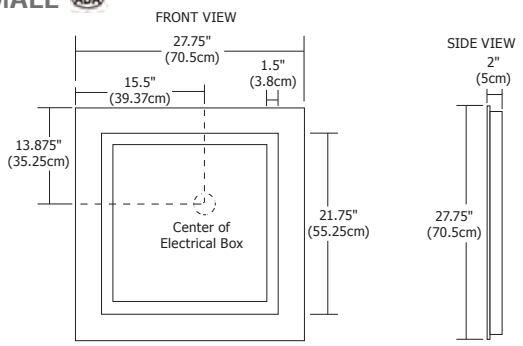

PLAZA SMALL

Plaza Small surface mounted square mirror features four integral fluorescent lamps set behind an inset square border of frosted glass projecting an even glow of light. ADA compliant.

DIFFUSER	Frosted Glass
BODY FINISH	Mirror
LAMP SPECIFICATION	Fluorescent (F1 or F1D) (Included) F1 Only F1/F1D - 4xT5/2G11/55W 3000K - 82CRI
TOTAL WATTAGE	F1/F1D - 220W
DIMMER	Fluorescent (F1) - Electronic Ballast; not Dimmable Fluorescent (F1D) - Electronic Ballast; Dimmable with standard incandescent dimmer <i>*Lutron® dimmer required - Nova (NFTU-5A), Diva (DVFTU-5A3P) or Skylark (SFTU-5A3P) recommended. For additional dimmers visit www.advancetransformer.com/uploads/resources/EL-2100-AB-R01.pdf</i>
COLOR CORRECTION FILTER	#T12X4-22-25K

ORDERING CODE	PLAZA	DESCRIPTION	LAMP	COLOR TEMPERATURE	VOLTAGE
		S Small	F1 Fluorescent F1D Fluorescent Dimmable	No Filter (leave blank) 25K 2500K Filter	Standard 120V (leave blank) 2 230V 50Hz (F1 only) 3 277V 60Hz