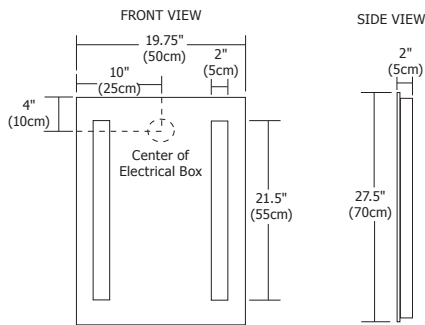

Twin Slim surface mounted rectangular mirror features vertical integral fluorescent lamps set behind frosted panels, projecting an even glow of light. ADA compliant.

DIFFUSER	Frosted Glass
BODY FINISH	Mirror
LAMP SPECIFICATION	Fluorescent (F1 or F1D) (Included)  F1 Only (p. 171) F1/F1D - 2xT5HO/G5/24W 3000K - 82CRI
TOTAL WATTAGE	F1/F1D - 48W
DIMMER	Fluorescent (F1) - Electronic Ballast; not Dimmable Fluorescent (F1D) - Electronic Ballast; Dimmable with standard incandescent dimmer <i>*Lutron® dimmer required - Nova (NFTU-5A), Diva (DVFTU-5A3P) or Skylark (SFTU-5A3P) recommended. For additional dimmers visit www.advancetransformer.com/uploads/resources/EL-2100-AB-R01.pdf</i>
COLOR CORRECTION FILTER	#T5x2-22-25K (p. 171) A pair of 20" long 25K sleeve filters.