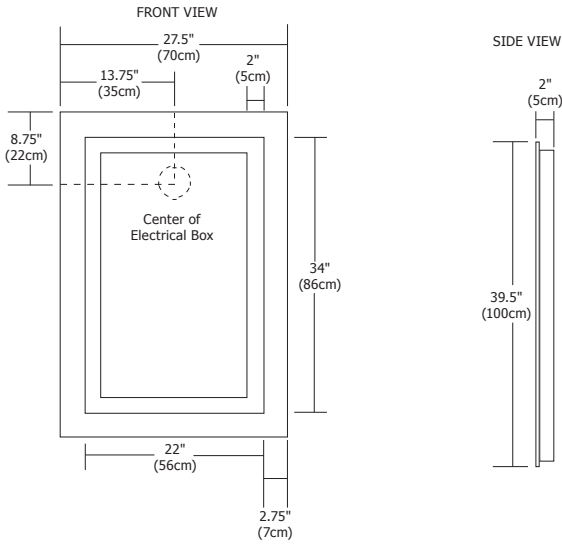

Plaza Large surface mounted rectangular mirror features four integral fluorescent lamps set behind an inset rectangle border of frosted glass projecting an even glow of light. ADA compliant.

DIFFUSER	Frosted Glass
BODY FINISH	Mirror
LAMP SPECIFICATION	Fluorescent (F1 or F1D) (Included) F1/F1D - 2xT5HO/G5/24W + 2xT5HO/G5/39W 3000K - 82CRI
TOTAL WATTAGE	F1/F1D - 126W
DIMMER	Fluorescent (F1) - Electronic Ballast; not Dimmable Fluorescent (F1D) - Electronic Ballast; Dimmable* <i>*Lutron® dimmer required - Nova (NF-10) or Diva (DVF-103P) recommended For additional dimmers visit www.lutron.com/instructions/030408.pdf</i>
COLOR CORRECTION FILTER	#T5X2-34-25K + #T5X2-22-25K (p. 171)

ORDERING CODE	DESCRIPTION	LAMP	COLOR TEMPERATURE	VOLTAGE
PLAZA	L	F1	No Filter (leave blank)	Standard 120V (leave blank)
	L Large	F1 Fluorescent F1D Fluorescent Dimmable	25K 2500K Filter	2 230V 50Hz (F1 only) 3 277V 60Hz