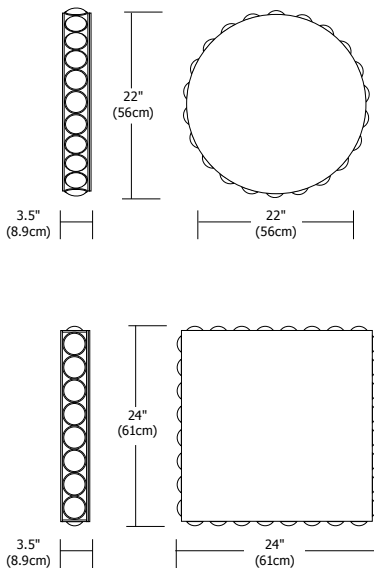

Marilyn 22" Round and 24" Square radiate light, washing the surrounding wall with a beautiful pattern similar to the glow of the sun and stars. Both mirrors uses E12 candelabra base compact fluorescent or krypton lamps.
Marilyn Moods variations offer dynamic color effects with **RGB LEDs**, which are controlled with wireless handheld remote (provided). For RGB version, see page 215. All **LED** fixtures include 5 year warranty.

DIFFUSER	Frosted Glass			
BODY FINISH	Mirror			
LAMP SPECIFICATION	Fluorescent (F1) : Lamp Included Round F1 - 6x18W E12 Candelabra Base Compact Fluorescent Square F1 - 8x18W E12 Candelabra Base Compact Fluorescent			
	Krypton (K1) : Lamp Included Round K1 - 6x20W E12 Candelabra Base Krypton Square K1 - 8x20W E12 Candelabra Base Krypton			
	RGB LED (RGB) : Lamp Included, see p. 215 Round RGB - Red, Green & Blue LED Square RGB - Red, Green & Blue LED			
	TOTAL WATTAGE	F1 Round - 108W F1 Square - 144W	K1 Round - 120W K1 Square - 160W	RGB Round - 36W RGB Square - 36W
DIMMER	F1 Round/Square - Not dimmable K1 Round/Square - Dimmable with incandescent dimmer RGB Round/Square - Includes wireless controller/ handheld remote (see p. 215)			
ACCESSORIES	Add Mirror Defogger to remove condensation (sold separately) Use DF-RD15 for Round; DF-SQ15 for Square			

ORDERING CODE	DESCRIPTION / SIZE	LAMP	FINISH	MIRROR ACCESSORY
MAR	RD - 22	F1	CH	DF-SQ15
MAR Marilyn	RD-22 Round 22" SQ-24 Square 24"	F1 Fluorescent K1 Krypton RGB RGB LED (see p. 215)	CH Chrome	DF-SQ15 Defogger Square 15" DF-RD15 Defogger Round 15"