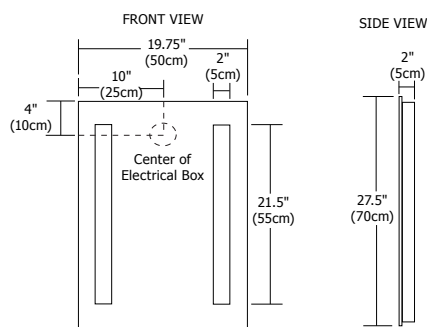

Twin Slim surface mounted rectangular mirror features vertical integral fluorescent lamps set behind frosted panels, projecting an even glow of light. Dimmable with 0-10V dimmer, 120V-277VAC range input. ADA compliant.