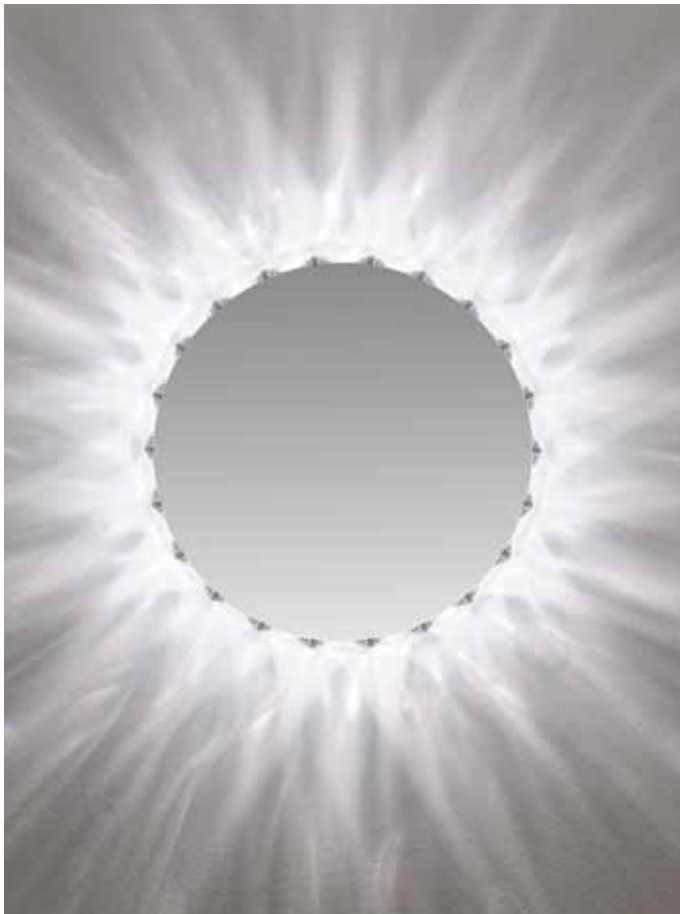

Marilyn 22" Round and 24" Square radiate light, washing the surrounding wall with a beautiful pattern similar to the glow of the sun and stars. Both mirrors uses E12 candelabra base compact fluorescent or krypton lamps.
Marilyn Moods variations offer dynamic color effects with **RGB LEDs**, which are controlled with wireless handheld remote (provided). For RGB version, see page 215. All **LED** fixtures include 5 year warranty.

DIFFUSER	Frosted Glass			
BODY FINISH	Mirror			
LAMP SPECIFICATION	Fluorescent (F1) : Lamp Included Round F1 - 6x18W E12 Candelabra Base Compact Fluorescent Square F1 - 8x18W E12 Candelabra Base Compact Fluorescent			
	Krypton (K1) : Lamp Included Round K1 - 6x20W E12 Candelabra Base Krypton Square K1 - 8x20W E12 Candelabra Base Krypton			
	RGB LED (RGB) : Lamp Included, see p. 215 Round RGB - Red, Green & Blue LED Square RGB - Red, Green & Blue LED			
	TOTAL WATTAGE	F1 Round - 108W F1 Square - 144W	K1 Round - 120W K1 Square - 160W	RGB Round - 36W RGB Square - 36W
DIMMER	F1 Round/Square - Not dimmable K1 Round/Square - Dimmable with incandescent dimmer RGB Round/Square - Includes wireless controller/ handheld remote (see p. 215)			
ACCESSORIES	Add Mirror Defogger to remove condensation (sold separately) Use DF-RD15 for Round; DF-SQ15 for Square			

ORDERING CODE	DESCRIPTION / SIZE	LAMP	FINISH	MIRROR ACCESSORY
MAR	RD - 22	F1	CH	DF-SQ15
MAR Marilyn	RD-22 Round 22" SQ-24 Square 24"	F1 Fluorescent K1 Krypton RGB RGB LED (see p. 215)	CH Chrome	DF-SQ15 Defogger Square 15" DF-RD15 Defogger Round 15"