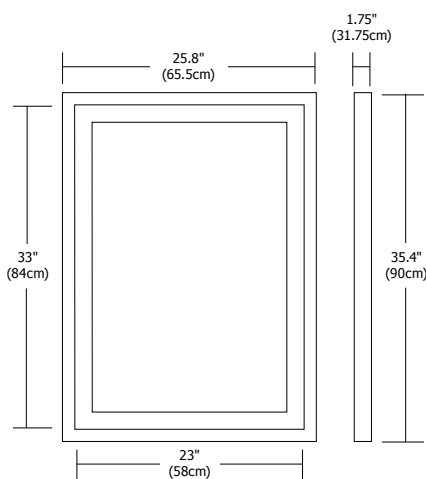

Ava Mirror provides energy-efficient illumination with T5 high-output fluorescent lamps set behind an inset border of frosted glass. Projected from all four sides, the light eliminates shadows and is ideal for shaving or applying make-up. Two 39 watt and two 24 watt 2700K, 80CRI T5 fluorescent lamps are included. Ava is dimmable with a 0-10V dimmer, 120-277VAC range input. General light distribution. ADA compliant.

DIFFUSER	Frosted Glass
BODY FINISH	Mirror
LAMP SPECIFICATION	Fluorescent (F1D): Lamp Included F1D - 2xT5HO/G5/24W + 2xT5HO/G5/39W 2700K - 80CRI
TOTAL WATTAGE	F1D - 126W
DIMMER	Fluorescent (F1D) - Electronic Ballast; Dimmable a 0-10V dimmer* <i>*Lutron® - DDTV & NOVA T (NTFTV), both requires PP-20 add on relay for On/Off, Lightolier® - ZP600FAM120, Leviton® - IP710-DLX</i>
COLOR CORRECTION FILTER 2500K (VERY WARM)	T5X2-34-25K + T5X2-22-25K (included when ordered as AVA-F1D-25K; also sold separately on p. 205)
ACCESSORIES	Add Mirror Defogger DF-RE1826 to remove condensation (sold separately)

ORDERING CODE	AVA	LAMP	F1D	COLOR TEMPERATURE
				No Filter (leave blank)
AVA Ava	F1D Fluorescent Dimmable	25K 2500K Filter		

ACCESSORY CODE	DF-RE1826	MIRROR ACCESSORY
		DF-RE1826 Defogger Rectangle 18"x 26"