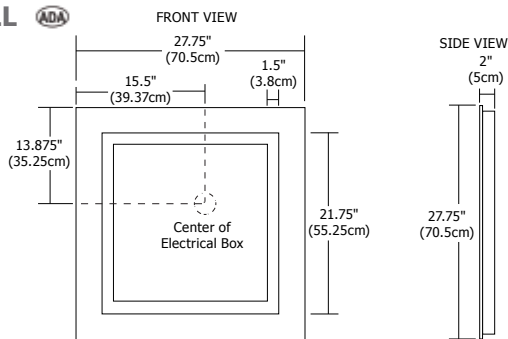

PLAZA SMALL

Plaza Small surface mounted square mirror features four integral fluorescent lamps set behind an inset square border of frosted glass projecting an even glow of light. Dimmable with 0-10V dimmer, 120V-277VAC range input. ADA compliant.

DIFFUSER	Frosted Glass
BODY FINISH	Mirror
LAMP SPECIFICATION	Fluorescent (F1D): Lamp Included F1D - 4xT5/2G11/55W 3000K - 82CRI
TOTAL WATTAGE	F1D - 220W
DIMMER	Fluorescent (F1D) - Electronic Ballast; Dimmable with a 0-10V dimmer* *Lutron® - DVTV & NOVA T (NTFTV), both requires PP-20 add on relay for On/Off, Lightolier® - ZP600FAM120, Leviton® - IP710-DLX
COLOR CORRECTION FILTER 2500K (VERY WARM)	#T12X4-22-25K (Included when ordering as PLAZA-S-F1D-25K; also sold separately on p. 205)
ACCESSORIES	Add Mirror Defogger DF-RD15 to remove condensation (sold separately)

ORDERING CODE **PLAZA** - **DESCRIPTION** **S** - **LAMP** **F1D** - **COLOR TEMPERATURE** **No Filter (leave blank)**
S Small F1D Fluorescent Dimmable 25K 2500K Filter

MIRROR ACCESSORY
ACCESSORY CODE **DF-RD15**
DF-RD15 Defogger Round 15"