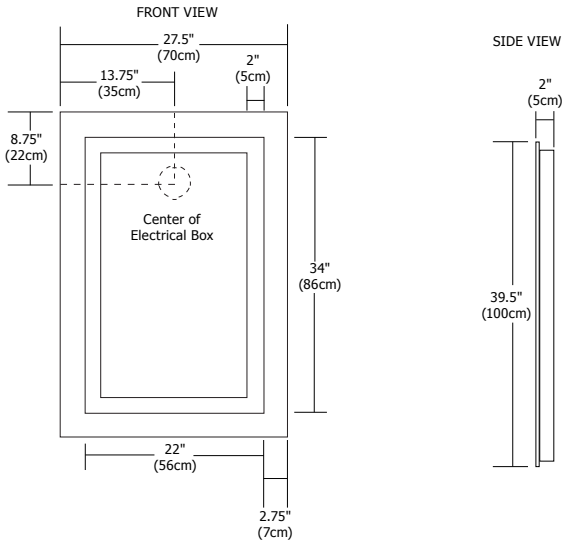

Plaza Large surface mounted rectangular mirror features four integral fluorescent lamps set behind an inset rectangle border of frosted glass projecting an even glow of light. Dimmable with 0-10V dimmer, 120V-277VAC range input. ADA compliant.

DIFFUSER	Frosted Glass
BODY FINISH	Mirror
LAMP SPECIFICATION	Fluorescent (F1D): Lamp Included F1/F1D - 2xT5HO/G5/24W + 2xT5HO/G5/39W 3000K - 82CRI
TOTAL WATTAGE	F1/F1D - 126W
DIMMER	Fluorescent (F1D) - Electronic Ballast; Dimmable with 0-10V dimmer* <i>*Lutron® - DVTV & NOVA T (NTFTV), both requires PP-20 add on relay for On/Off, Lightolier® - ZP600FAM120, Leviton® - IP710-DLX</i>
COLOR CORRECTION FILTER 2500K (VERY WARM)	#T5X2-34-25K + #T5X2-22-25K (Included when ordering PLAZA-L-F1D-25K; also see p. 205)
ACCESSORIES	Add Mirror Defogger DF-RE1826 to remove condensation (sold separately)

ORDERING CODE	PLAZA	DESCRIPTION	LAMP	COLOR TEMPERATURE
		L	F1D	No Filter (leave blank)
		L Large	F1D Fluorescent Dimmable	25K 2500K Filter
MIRROR ACCESSORY				
ACCESSORY CODE	DF-RE1826			
	DF-RE1826 Defogger Rectangle 18" x 26"