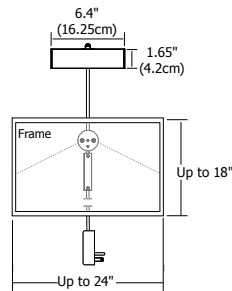

CODY LED PICTURE LIGHT

Wall

Cody, an elegant **LED** picture light, provides uniform warm white illumination. The high CRI light easily replaces a high wattage T-type incandescent or halogen MR16 without harmful IR, UV or mercury, while producing an average of 30 footcandles (see Web site for details). The fixture head has a 90° vertical adjustment range and is dimmable with an electronic low voltage dimmer. Cody's **LEDs** provide 50,000 hours or about 20 years of economic, maintenance-free light, when operated at 6 hours per day, resulting in a low cost of ownership. Fixture includes 5 year warranty.

FINISH	Satin Nickel, Antique Brass, Antique Bronze, Satin Brass or Black
LAMP SPECIFICATIONS	Cody 6: 8 Total Watts, 12VAC LED, 2911K, 80CRI, 165 lumens, 20 lumens per watt; 70% lumen maintenance based on 50,000 hours of operation Cody 12: 16 Total Watts, 12VAC LED, 2911K, 80CRI, 330 lumens, 20 lumens per watt; 70% lumen maintenance based on 50,000 hours of operation
DIMMING INFORMATION	Low Voltage Electronic
ACCESSORIES	Cord Cover COCV-5-WH, 40" self-sticking electrical wire cover 1/2" wide.

ORDERING CODE	FIXTURE	SIZE	FINISH	VOLTAGE
CPL	Cody Picture Light	6 6.4" 12 12.4"	SN Satin Nickel BK Black SB Satin Brass BZ Antique Bronze AB Antique Brass	Standard Canopy (leave blank) 2 230V 50Hz P Plug In (120-12V) transformer with 10 ft long cord