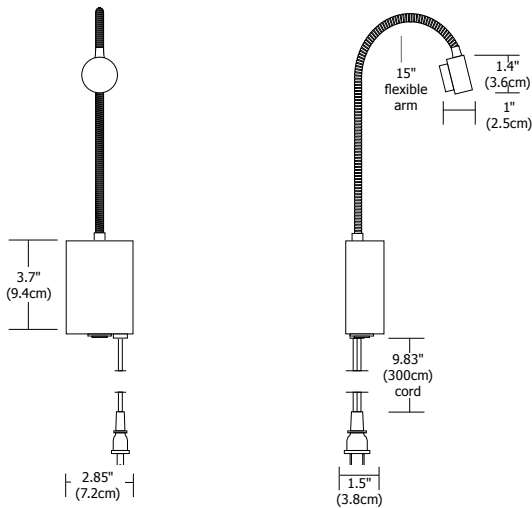

NIGHT OWL 1 WATT LED

Ideal for late night reading, the **cool-to-the-touch** Night Owl features a 15" goose neck arm for easy positioning. The warm-white **LED** light is controlled by a high/low switch allowing more flexible lighting options. Available in plug-in and canopy versions, the fixture is rated for 100-240 VAC, 50/60 Hz and includes a 5 year warranty.

FINISH	Satin Nickel or Antique Bronze
LAMP SPECIFICATION	2 Total Watts, 12VAC LED, 3070K, 80CRI, 41 total lumens; 70% lumen maintenance based on 50,000 hours of operation
DIMMING INFORMATION	Bi-Level light control with high (100%)/low (50%) switch
ACCESSORIES	Cord Cover COCV-5-WH, 40" self-sticking electrical wire cover 1/2" wide

ORDERING CODE **NIGHTOWL** - TYPE **P** - FINISH **SN**

P Pinup
C Canopy

SN Satin Nickel
BZ Antique Bronze