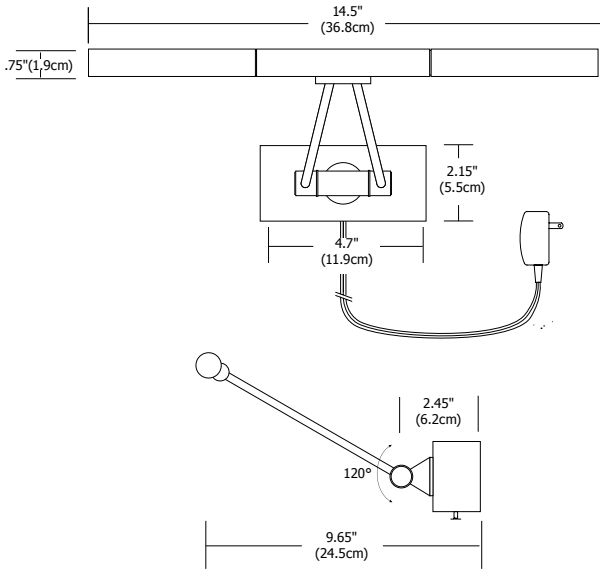

GALLERIA XENON

The Galleria picture light features a 120° adjustable arm for adjusting the light beam. The two 20 watt Xenon lamps are housed inside the cylindrical socket tubes, which rotate 180 degrees to control direction of the light. It is available in Canopy or Plug-In version with 8 ft cord and switch.

FINISH Satin Nickel

LAMP SPECIFICATION 40 Watt (2x20 Watt) Xenon G4 Base Bipin

DIMMING INFORMATION Low Voltage Electronic Dimmer

ACCESSORIES Cord Cover **COCV-5-WH**, 40" self-sticking electrical wire cover 1/2" wide.

ORDERING CODE	FIXTURE	TYPE	FINISH	VOLTAGE
GAL	GAL Galleria	PL Picture Light	SN Satin Nickel	Standard Canopy (leave blank) P Plug In