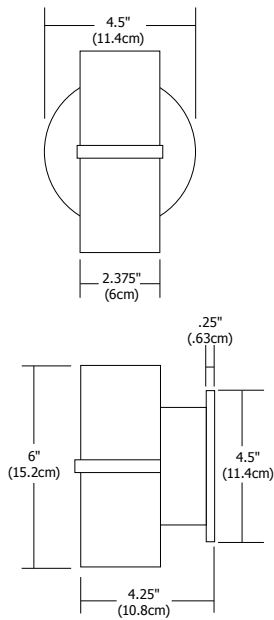

ALPINE HALOGEN
INDOOR/OUTDOOR

Wall

The geometric Alpine Wall provides bidirectional light above and below the fixture. The fixture is rated for indoor, outdoor and wet applications.

BODY FINISH Satin Aluminum

LAMP SPECIFICATION **HALOGEN (H1):** Lamp Included
H1 - 2xMR16/GU10/20W 120 volt

TOTAL WATTAGE H1 - 40W

DIMMING INFORMATION Incandescent

ORDERING CODE	ALP	TYPE	SIZE	LAMP	FINISH
	W	RD	H1	SA	
	W Wall	RD Round	H1 Halogen	SA Satin Aluminum