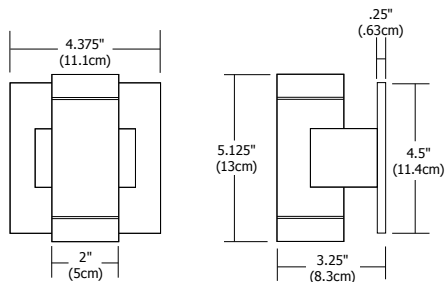

TAOS SQUARE LED
INDOOR/OUTDOOR

DIST. FC	DIA.
1'	450 2.5"
2'	120 5"
3'	54 7.5"
4'	30 9.5"
5'	19 14.5"