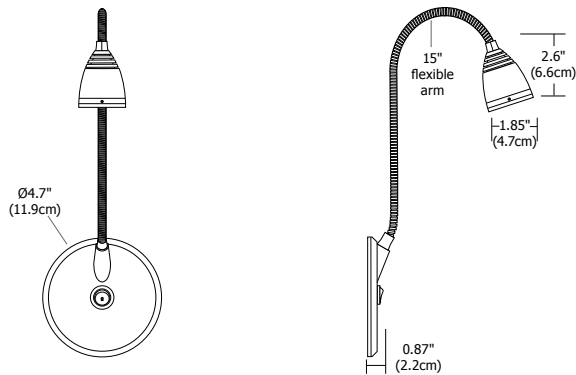

NIGHT OWL 3 WATT LED
ADJUSTABLE LENS 10° - 30° BEAM SPREAD

Wall

The Night Owl 3 features a rotating lens to modify the beam angle from 10 degrees to 30 degrees, as well as a high/low switch for bi-level light control. It is designed for those who enjoy reading late at night but do not want to disturb others. The 15" gooseneck arm allows the lamp to be easily positioned in any direction. Available in plug-in and canopy versions, the fixture is rated for 100-240 VAC, 50/60 Hz and includes a 5 year warranty.

FINISH	Satin Nickel, Antique Bronze, or White
LAMP SPECIFICATION	3.8 Total Watts, 12VAC LED, 3070K, 80 CRI, 55 total lumens (high setting); 70% lumen maintenance based on 50,000 hours of operation
DIMMING INFORMATION	Bi-Level light control with high (100%)/low (30%) switch
ACCESSORIES	Cord Cover COCV-5-WH, 40" self-sticking electrical wire cover 1/2" wide

ORDERING CODE	NIGHT3	FINISH	TYPE
		SN	Standard Canopy (leave blank)
		SN Satin Nickel BZ Antique Bronze WH White	P Plug In (120-240V) transformer with 10ft long cord