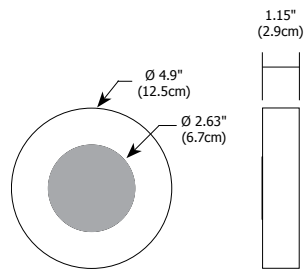

Dial **LED** wall light contains two recessed **LED** lamps that illuminate the central satin aluminum dial and half of the surrounding acrylic disc with warm white light. IP 65 rated for indoor and outdoor applications. ADA compliant. Fixture includes 5 year warranty.

FINISH	Satin Aluminum
LAMP SPECIFICATION	5.7 Total Watts, 12VAC LED, 3019K, 83CRI, 184 lumens, 32 lumens per watt; 70% lumen maintenance based on 50,000 hours of operation
DIMMING INFORMATION	Visit www.edgelighting.com for updates

ORDERING CODE	DIAL	W	L1	SA
	DIAL Dial	W Wall	L1 LED	SA Satin Aluminum