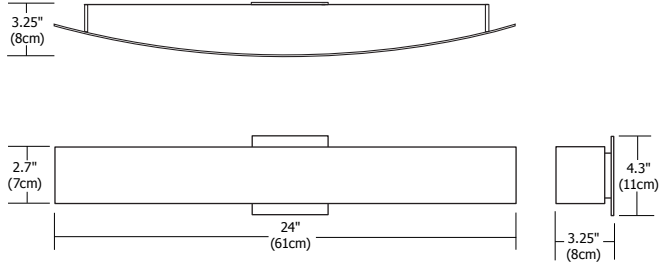

Regal wall features white glass diffusers on the top and bottom of the curved metal shade providing general bidirectional light distribution. ADA compliant.

DIFFUSER	Frosted Glass	
BODY FINISH	Satin Nickel or Chrome	
LAMP SPECIFICATION	Halogen (H1): Included H1 - 2xT3SHORT/RSC/75W	Fluorescent (F1): Included F1 - T5/2G11/24W
TOTAL WATTAGE	H1 - 150W	F1 - 24W - 3500K
DIMMER	H1 - Incandescent	F1 - Electronic Ballast; not Dimmable

ORDERING CODE	REGAL	LAMP	FINISH	VOLTAGE
		H1	SN	Standard 120V (leave blank)
		H1 Halogen F1 Fluorescent	SN Satin Nickel CH Chrome	2 230V 50Hz 3 277V 60Hz (F1 only)