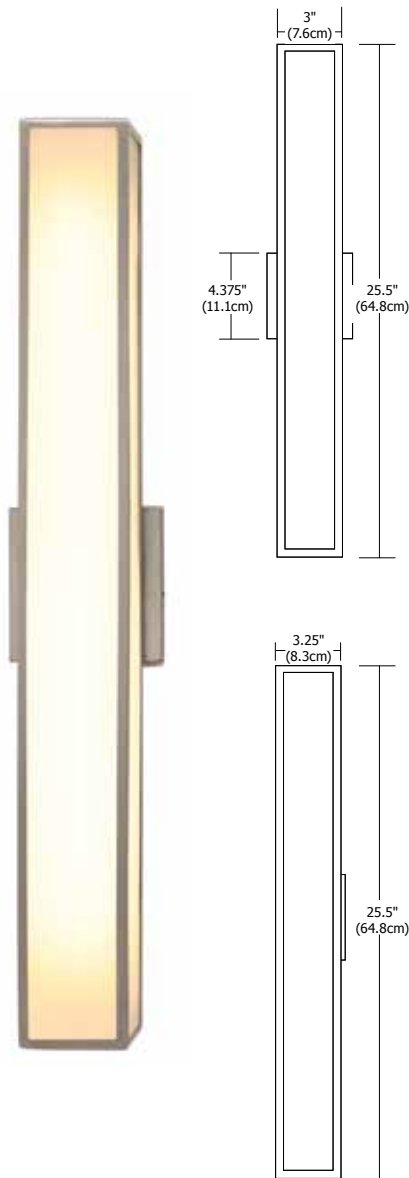

Alpha wall and vanity series features frosted glass diffusers on the top and the bottom of the rectangular metal shade providing general bidirectional light distribution. ADA compliant.

DIFFUSER	Frosted Glass	
BODY FINISH	Satin Nickel or Chrome	
LAMP SPECIFICATION	Halogen (H1): Included 4H1 - T4/G9/60W 7H1 - T3Short/RSC/100W 16H1 - 2xT3short/RSC/75W 24H1 - 3xT3Short/RSC/75W	Fluorescent (F1): Included 7F1 - T4/G24Q-1/13W 16F1 - T5/2G11/24W 24F1 - T5/2G11/40W
TOTAL WATTAGE	4H1 - 60W 7H1 - 100W 16H1 - 150W 24H1 - 225W	7F1 - 13W - 3500K 16F1 - 24W - 3500K 24F1 - 40W - 3500K
DIMMER	Halogen (H1) - Incandescent	Fluorescent (F1) - Electronic Ballast; Not dimmable

ORDERING CODE	ALPHA	SIZE	4	LAMP	H1	FINISH	SN	VOLTAGE	Standard 120V (leave blank)
		4	4"	H1	Halogen	SN	Satin Nickel	2	230V 50Hz
		7	7"	F1	Fluorescent	CH	Chrome	3	277V 60Hz (F1 only)
		16	16"		(7", 16", and 24" only)				
		24	24"						

REGAL 

Regal wall features white glass diffusers on the top and bottom of the curved metal shade providing general bidirectional light distribution. ADA compliant.

DIFFUSER	Frosted Glass	
BODY FINISH	Satin Nickel or Chrome	
LAMP SPECIFICATION	Halogen (H1): Included H1 - 2xT3SHORT/RSC/75W	Fluorescent (F1): Included F1 - T5/2G11/24W
TOTAL WATTAGE	H1 - 150W	F1 - 24W - 3500K
DIMMER	H1 - Incandescent	F1 - Electronic Ballast; not Dimmable

ORDERING CODE	REGAL	LAMP	FINISH	VOLTAGE
		H1	SN	Standard 120V (leave blank)
		H1 Halogen F1 Fluorescent	SN Satin Nickel CH Chrome	2 230V 50Hz 3 277V 60Hz (F1 only)

Wall

GARBO WALL 

Garbo Wall features opal white acrylic diffusers in a slim rectangular metal frame providing general and vanity multidirectional light distribution. It mounts vertically or horizontally onto a wall and it is also available in dimmable version (F1D). For Ceiling/Wall square version see p. 124. ADA compliant.