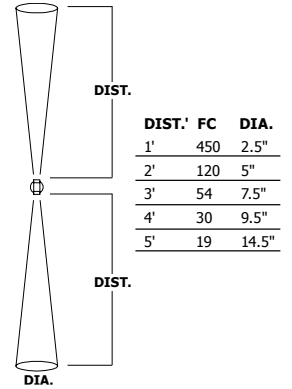

The cylindrical shape of the Taos Round **LED** adds balance to the environment while providing intense bidirectional light above and below the fixture. An electronic 100-240 VAC, 50/60 Hz driver is provided which fits easily into the electrical box. Taos is rated for indoor, outdoor and wet applications. ADA compliant. Fixture includes 5 year warranty.

FINISH	Satin Aluminum
LAMP SPECIFICATION	6.52 Total Watts, 12VAC LED, 3182K, 84CRI, 158 lumens, 24 lumens per watt; 70% lumen maintenance based on 50,000 hours of operation
DIMMING INFORMATION	TAOS-W-RD-LED-SA not dimmable TAOS-W-RD-010-SA dimmable with 0-10V dimmer

ORDERING CODE	TAOS	TYPE	SIZE	LAMP	FINISH
		W	RD	LED	SA
		W Wall	RD Round	LED 010 LED Dims with 0-10V Dimmer	SA Satin Aluminum