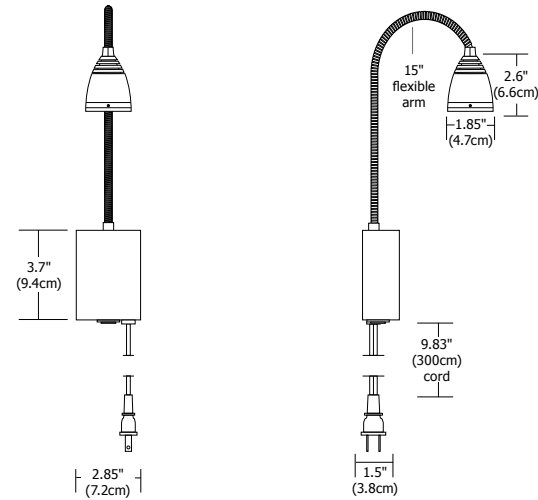

NIGHT OWL 3 WATT LED
ADJUSTABLE LENS 10° - 30° BEAM SPREAD

Wall

The Night Owl 3 features a rotating lens to modify the beam angle from 10 degrees to 30 degrees, as well as a high/low switch for bi-level light control. It is designed for those who enjoy reading late at night but do not want to disturb others. The 15" gooseneck arm allows the lamp to be easily positioned in any direction. Available in plug-in and canopy versions, the fixture is rated for 100-240 VAC, 50/60 Hz and includes a 5 year warranty.

FINISH	Satin Nickel, Antique Bronze, or White
LAMP SPECIFICATION	3.8 Total Watts, 12VAC LED, 3070K, 80 CRI, 55 total lumens (high setting); 70% lumen maintenance based on 50,000 hours of operation
DIMMING INFORMATION	Bi-Level light control with high (100%)/low (30%) switch
ACCESSORIES	Cord Cover COCV-5-WH, 40" self-sticking electrical wire cover 1/2" wide

ORDERING CODE	NIGHT3	FINISH	TYPE
		SN	Standard Canopy (leave blank)
		SN Satin Nickel BZ Antique Bronze WH White	P Plug In (120-240V) transformer with 10ft long cord