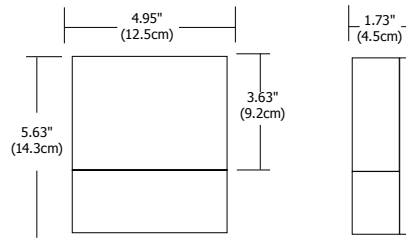

The geometric TV LED wall sconce provides intense light with warm white LEDs. Available with satin aluminum or white base, fixture features crystal diffuser. IP 65 rated for indoor and outdoor applications. ADA compliant. Fixture includes 5 year warranty.

FINISH	Satin Aluminum or White
LAMP SPECIFICATION	6.7 Total Watts, 12VAC LED, 2878K, 86CRI, 323 lumens, 48 lumens per watt; 70% lumen maintenance based on 50,000 hours of operation
DIMMING INFORMATION	Visit www.edgelighting.com for updates

ORDERING CODE	TV	W	L1	SA
	TV TV	W Wall	L1 LED	SA Satin Aluminum WH White