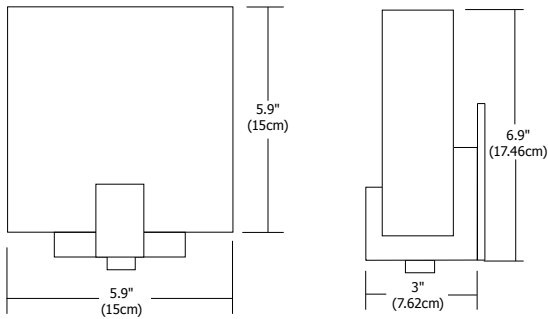

Mr. Square includes white glass front and back diffusers to cast a glow on the wall. The fixture is rated for indoor, outdoor and wet applications. ADA compliant.

DIFFUSER	White/White
FINISH	Satin Aluminum
LAMP SPECIFICATION	Halogen (H1): Lamp Included 40 Watt G9 Base Line Voltage
DIMMING INFORMATION	Incandescent Dimmer

ORDERING CODE	MRSQ	DIFFUSER	LAMP	FINISH	VOLTAGE
		WW	H1	SA	Standard 120V (leave blank)
		WW White/White	H1 Halogen	SA Satin Aluminum	2 230V 50Hz