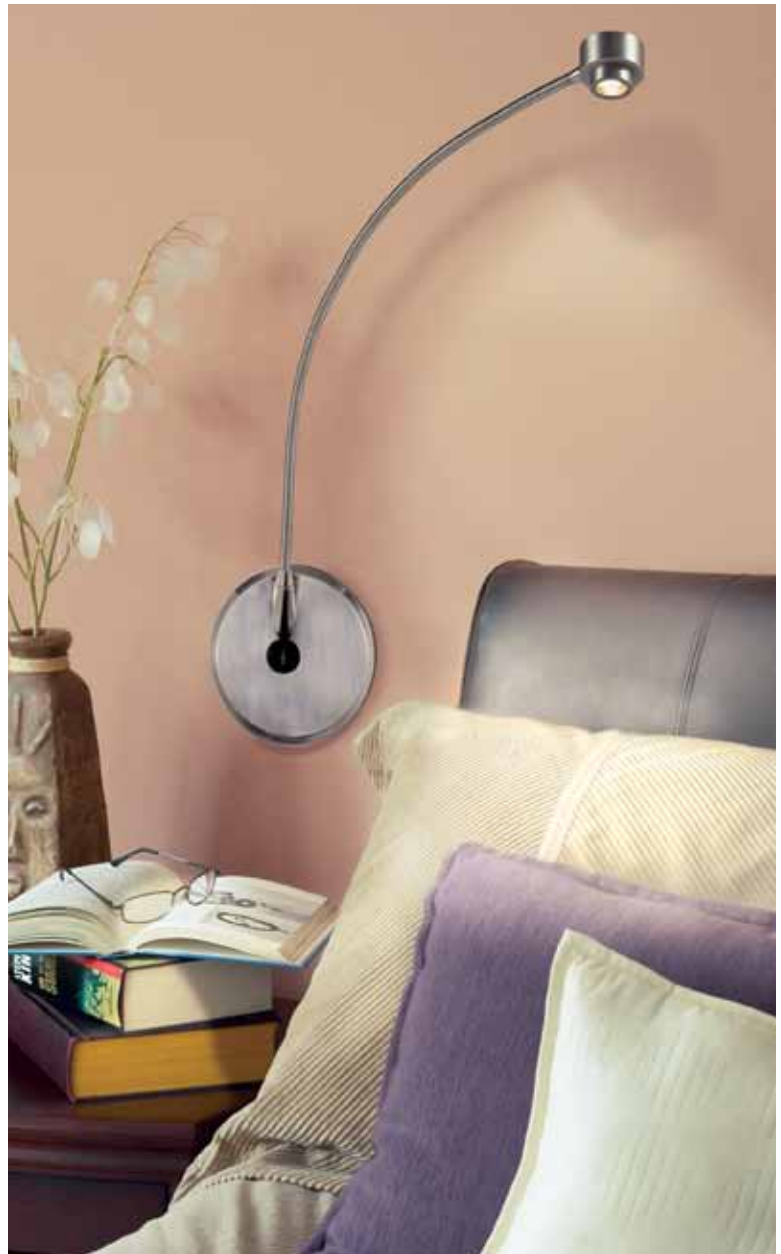

Alpha wall and vanity series features frosted glass diffusers on the top and the bottom of the rectangular metal shade providing general bidirectional light distribution. ADA compliant.

DIFFUSER	Frosted Glass	
BODY FINISH	Satin Nickel or Chrome	
LAMP SPECIFICATION	Halogen (H1): Included 4H1 - T4/G9/60W 7H1 - T3Short/RSC/100W 16H1 - 2xT3short/RSC/75W 24H1 - 3xT3Short/RSC/75W	Fluorescent (F1): Included 7F1 - T4/G24Q-1/13W 16F1 - T5/2G11/24W 24F1 - T5/2G11/40W
TOTAL WATTAGE	4H1 - 60W 7H1 - 100W 16H1 - 150W 24H1 - 225W	7F1 - 13W - 3500K 16F1 - 24W - 3500K 24F1 - 40W - 3500K
DIMMER	Halogen (H1) - Incandescent	Fluorescent (F1) - Electronic Ballast; Not dimmable

REGAL 

Regal wall features white glass diffusers on the top and bottom of the curved metal shade providing general bidirectional light distribution. ADA compliant.

DIFFUSER	Frosted Glass	
BODY FINISH	Satin Nickel or Chrome	
LAMP SPECIFICATION	Halogen (H1): Included H1 - 2xT3SHORT/RSC/75W	Fluorescent (F1): Included F1 - T5/2G11/24W
TOTAL WATTAGE	H1 - 150W	F1 - 24W - 3500K
DIMMER	H1 - Incandescent	F1 - Electronic Ballast; not Dimmable

MICRO

Micro Wall reading fixture features a conical shade and 17.5" goose neck arm for easy positioning. The base of the gooseneck arm must be twisted upward before positioning direction of light. The fixture canopy contains an on/off switch-dimmer for controlling the light.

Wall

NIGHT OWL 1 WATT LED

Ideal for late night reading, the **cool-to-the-touch** Night Owl features a 15" goose neck arm for easy positioning. The warm-white **LED** light is controlled by a high/low switch allowing more flexible lighting options. Available in plug-in and canopy versions, the fixture is rated for 100-240 VAC, 50/60 Hz and includes a 5 year warranty.