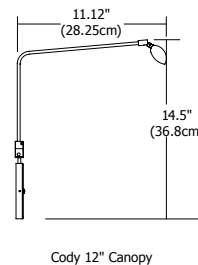

Wall

Cody, an elegant **LED** picture light, provides uniform warm white illumination. The high CRI light easily replaces a high wattage T-type incandescent or halogen MR16 without harmful IR, UV or mercury, while producing an average of 30 footcandles (see Web site for details). The fixture head has a 90° vertical adjustment range and is dimmable with an electronic low voltage dimmer. Cody's **LEDs** provide 50,000 hours or about 20 years of economic, maintenance-free light, when operated at 6 hours per day, resulting in a low cost of ownership. Fixture includes 5 year warranty.

FINISH	Satin Nickel, Antique Brass, Antique Bronze, Satin Brass or Black
LAMP SPECIFICATIONS	Cody 6: 8 Total Watts, 12VAC LED, 2911K, 80CRI, 165 lumens, 20 lumens per watt; 70% lumen maintenance based on 50,000 hours of operation Cody 12: 16 Total Watts, 12VAC LED, 2911K, 80CRI, 330 lumens, 20 lumens per watt; 70% lumen maintenance based on 50,000 hours of operation
DIMMING INFORMATION	Low Voltage Electronic
ACCESSORIES	Cord Cover COCV-5-WH, 40" self-sticking electrical wire cover 1/2" wide.

ORDERING CODE	FIXTURE	SIZE	FINISH	VOLTAGE
CPL	Cody Picture Light	6 6.4" 12 12.4"	SN Satin Nickel BK Black SB Satin Brass BZ Antique Bronze AB Antique Brass	Standard Canopy (leave blank) 2 230V 50Hz P Plug In (120-12V) transformer with 10 ft long cord