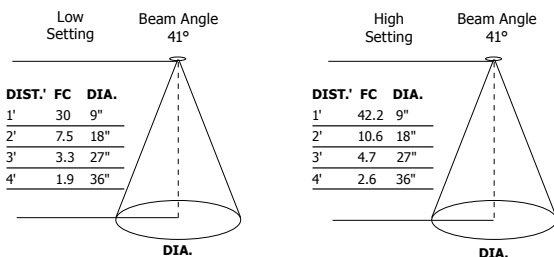

NIGHT OWL 1 WATT LED

Ideal for late night reading, the **cool-to-the-touch** Night Owl features a 15" goose neck arm for easy positioning. The warm-white **LED** light is controlled by a high/low switch allowing more flexible lighting options. Available in plug-in and canopy versions, the fixture is rated for 100-240 VAC, 50/60 Hz and includes a 5 year warranty.

FINISH	Satin Nickel or Antique Bronze
LAMP SPECIFICATION	2 Total Watts, 12VAC LED, 3070K, 80CRI, 41 total lumens; 70% lumen maintenance based on 50,000 hours of operation
DIMMING INFORMATION	Bi-Level light control with high (100%)/low (50%) switch
ACCESSORIES	Cord Cover COCV-5-WH, 40" self-sticking electrical wire cover 1/2" wide

ORDERING CODE **NIGHTOWL** - TYPE **P** - FINISH **SN**

P Pinup
C Canopy

SN Satin Nickel
BZ Antique Bronze