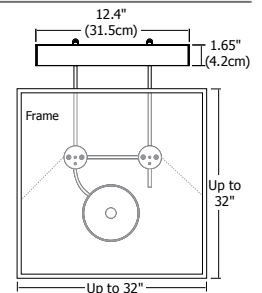

CODY LED PICTURE LIGHT

Wall

Cody, an elegant **LED** picture light, provides uniform warm white illumination. The high CRI light easily replaces a high wattage T-type incandescent or halogen MR16 without harmful IR, UV or mercury, while producing an average of 30 footcandles (see Web site for details). The fixture head has a 90° vertical adjustment range and is dimmable with an electronic low voltage dimmer. Cody's **LEDs** provide 50,000 hours or about 20 years of economic, maintenance-free light, when operated at 6 hours per day, resulting in a low cost of ownership. Fixture includes 5 year warranty.

FINISH	Satin Nickel, Antique Brass, Antique Bronze, Satin Brass or Black
LAMP SPECIFICATIONS	Cody 6: 8 Total Watts, 12VAC LED, 2911K, 80CRI, 165 lumens, 20 lumens per watt; 70% lumen maintenance based on 50,000 hours of operation Cody 12: 16 Total Watts, 12VAC LED, 2911K, 80CRI, 330 lumens, 20 lumens per watt; 70% lumen maintenance based on 50,000 hours of operation
DIMMING INFORMATION	Low Voltage Electronic
ACCESSORIES	Cord Cover COCV-5-WH, 40" self-sticking electrical wire cover 1/2" wide.

ORDERING CODE	FIXTURE	SIZE	FINISH	VOLTAGE
CPL	Cody Picture Light	6 6.4" 12 12.4"	SN Satin Nickel BK Black SB Satin Brass BZ Antique Bronze AB Antique Brass	Standard Canopy (leave blank) 2 230V 50Hz P Plug In (120-12V) transformer with 10 ft long cord