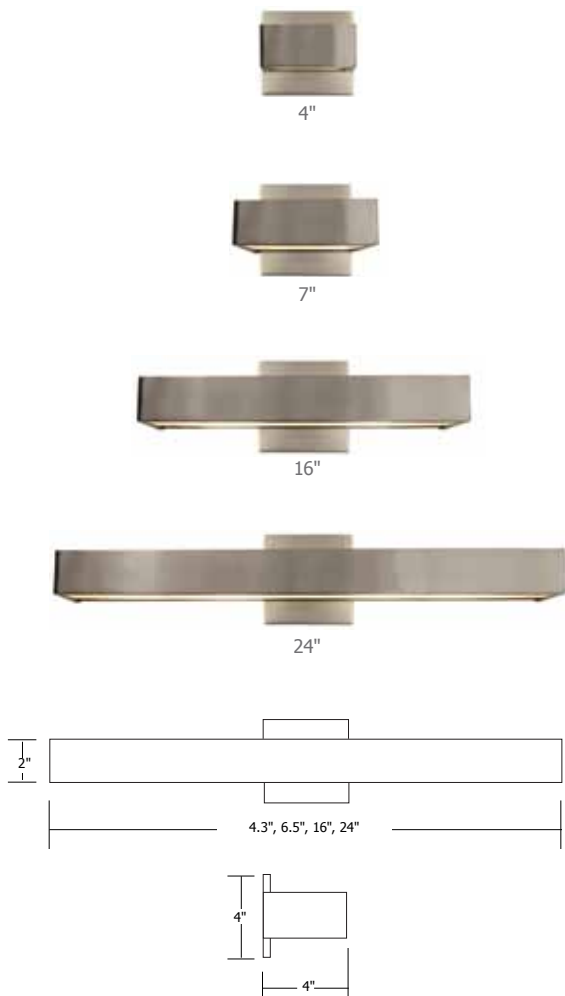

Alpha wall and vanity series features frosted glass diffusers on the top and the bottom of the rectangular metal shade providing general bidirectional light distribution. ADA compliant.

DIFFUSER	Frosted Glass	
BODY FINISH	Satin Nickel or Chrome	
LAMP SPECIFICATION	Halogen (H1): Included 4H1 - T4/G9/60W 7H1 - T3Short/RSC/100W 16H1 - 2xT3short/RSC/75W 24H1 - 3xT3Short/RSC/75W	Fluorescent (F1): Included 7F1 - T4/G24Q-1/13W 16F1 - T5/2G11/24W 24F1 - T5/2G11/40W
TOTAL WATTAGE	4H1 - 60W 7H1 - 100W 16H1 - 150W 24H1 - 225W	7F1 - 13W - 3500K 16F1 - 24W - 3500K 24F1 - 40W - 3500K
DIMMER	Halogen (H1) - Incandescent	Fluorescent (F1) - Electronic Ballast; Not dimmable

REGAL 

Regal wall features white glass diffusers on the top and bottom of the curved metal shade providing general bidirectional light distribution. ADA compliant.

DIFFUSER	Frosted Glass	
BODY FINISH	Satin Nickel or Chrome	
LAMP SPECIFICATION	Halogen (H1): Included H1 - 2xT3SHORT/RSC/75W	Fluorescent (F1): Included F1 - T5/2G11/24W
TOTAL WATTAGE	H1 - 150W	F1 - 24W - 3500K
DIMMER	H1 - Incandescent	F1 - Electronic Ballast; not Dimmable

ORDERING CODE	REGAL	LAMP	FINISH	VOLTAGE
		H1	SN	Standard 120V (leave blank)
		H1 Halogen F1 Fluorescent	SN Satin Nickel CH Chrome	2 230V 50Hz 3 277V 60Hz (F1 only)

Wall

GARBO WALL 

Garbo Wall features opal white acrylic diffusers in a slim rectangular metal frame providing general and vanity multidirectional light distribution. It mounts vertically or horizontally onto a wall and it is also available in dimmable version (F1D). For Ceiling/Wall square version see p. 124. ADA compliant.