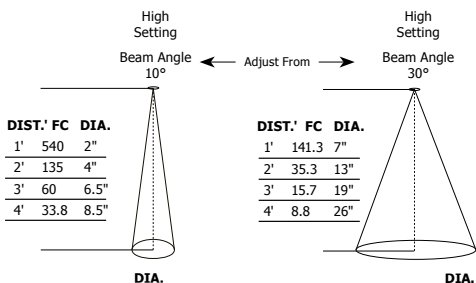

NIGHT OWL 3 WATT LED
ADJUSTABLE LENS 10° - 30° BEAM SPREAD

Wall

The Night Owl 3 features a rotating lens to modify the beam angle from 10 degrees to 30 degrees, as well as a high/low switch for bi-level light control. It is designed for those who enjoy reading late at night but do not want to disturb others. The 15" gooseneck arm allows the lamp to be easily positioned in any direction. Available in plug-in and canopy versions, the fixture is rated for 100-240 VAC, 50/60 Hz and includes a 5 year warranty.

FINISH	Satin Nickel, Antique Bronze, or White
LAMP SPECIFICATION	3.8 Total Watts, 12VAC LED, 3070K, 80 CRI, 55 total lumens (high setting); 70% lumen maintenance based on 50,000 hours of operation
DIMMING INFORMATION	Bi-Level light control with high (100%)/low (30%) switch
ACCESSORIES	Cord Cover COCV-5-WH, 40" self-sticking electrical wire cover 1/2" wide

ORDERING CODE	NIGHT3	FINISH	TYPE
		SN	Standard Canopy (leave blank)
		SN Satin Nickel BZ Antique Bronze WH White	P Plug In (120-240V) transformer with 10ft long cord