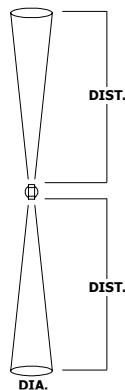

DIST. FC	DIA.
1'	450 2.5"
2'	120 5"
3'	54 7.5"
4'	30 9.5"
5'	19 14.5"