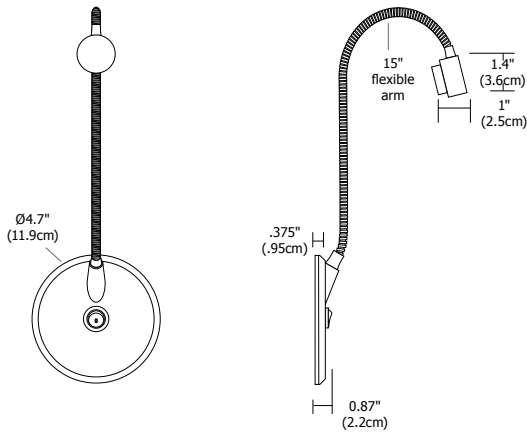

NIGHT OWL 1 WATT LED

Ideal for late night reading, the **cool-to-the-touch** Night Owl features a 15" goose neck arm for easy positioning. The warm-white **LED** light is controlled by a high/low switch allowing more flexible lighting options. Available in plug-in and canopy versions, the fixture is rated for 100-240 VAC, 50/60 Hz and includes a 5 year warranty.

FINISH	Satin Nickel or Antique Bronze
LAMP SPECIFICATION	2 Total Watts, 12VAC LED, 3070K, 80CRI, 41 total lumens; 70% lumen maintenance based on 50,000 hours of operation
DIMMING INFORMATION	Bi-Level light control with high (100%)/low (50%) switch
ACCESSORIES	Cord Cover COCV-5-WH, 40" self-sticking electrical wire cover 1/2" wide

ORDERING CODE **NIGHTOWL** - TYPE **P** - FINISH **SN**

P Pinup
C Canopy

SN Satin Nickel
BZ Antique Bronze