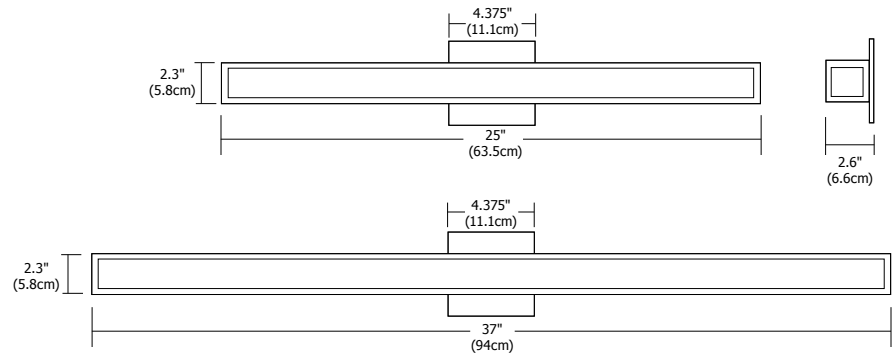

Wall

Greta wall and vanity series features white glass diffusers on all sides of the rectangular metal shade providing general multidirectional light distribution. ADA compliant.

DIFFUSER	Opal White Glass
BODY FINISH	Satin Nickel or Polished Nickel
LAMP SPECIFICATION	Halogen (H1): Lamp Included 25H1 - 5xKX40FR/E11/40W 37H1 - 8xKX40FR/E11/40W
TOTAL WATTAGE	25H1 - 200W 37H1 - 320W
DIMMER	Halogen (H1) - Incandescent

ORDERING CODE	GRETA	TYPE	SIZE	LAMP	FINISH	VOLTAGE
		W Wall	25 25" 25" 37" 37"	H1 Halogen	SN Satin Nickel PN Polished Nickel	2 230V 50Hz (leave blank)