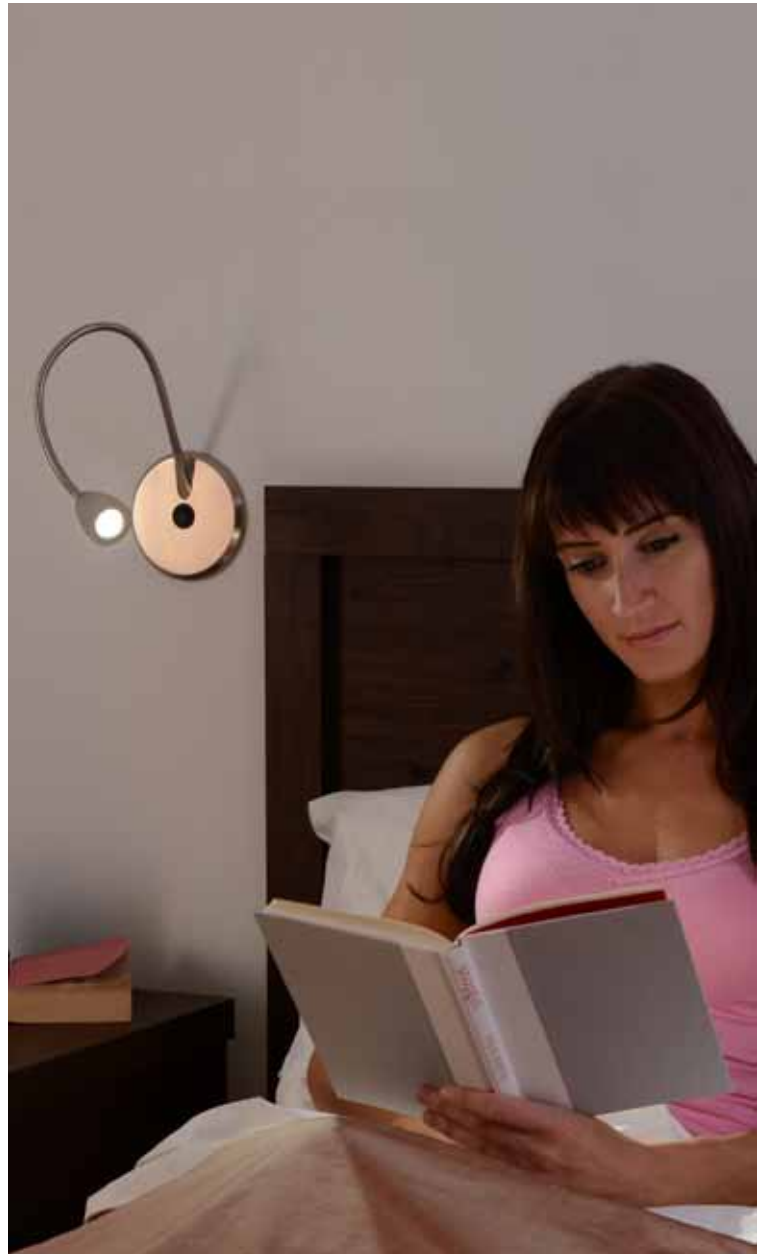

REGAL 

Regal wall features white glass diffusers on the top and bottom of the curved metal shade providing general bidirectional light distribution. ADA compliant.

DIFFUSER	Frosted Glass	
BODY FINISH	Satin Nickel or Chrome	
LAMP SPECIFICATION	Halogen (H1): Included H1 - 2xT3SHORT/RSC/75W	Fluorescent (F1): Included F1 - T5/2G11/24W
TOTAL WATTAGE	H1 - 150W	F1 - 24W - 3500K
DIMMER	H1 - Incandescent	F1 - Electronic Ballast; not Dimmable

MICRO

Micro Wall reading fixture features a conical shade and 17.5" goose neck arm for easy positioning. The base of the gooseneck arm must be twisted upward before positioning direction of light. The fixture canopy contains an on/off switch-dimmer for controlling the light.

Wall

NIGHT OWL 1 WATT LED

Ideal for late night reading, the **cool-to-the-touch** Night Owl features a 15" goose neck arm for easy positioning. The warm-white **LED** light is controlled by a high/low switch allowing more flexible lighting options. Available in plug-in and canopy versions, the fixture is rated for 100-240 VAC, 50/60 Hz and includes a 5 year warranty.

ORDERING CODE **NIGHTOWL** - TYPE **P** - FINISH **SN**

P Pinup
C Canopy

SN Satin Nickel
BZ Antique Bronze

NIGHT OWL 3 WATT LED
 ADJUSTABLE LENS 10° - 30° BEAM SPREAD

Wall

The Night Owl 3 features a rotating lens to modify the beam angle from 10 degrees to 30 degrees, as well as a high/low switch for bi-level light control. It is designed for those who enjoy reading late at night but do not want to disturb others. The 15" gooseneck arm allows the lamp to be easily positioned in any direction. Available in plug-in and canopy versions, the fixture is rated for 100-240 VAC, 50/60 Hz and includes a 5 year warranty.