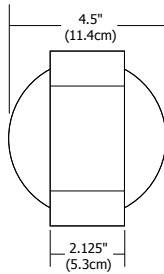

The cylindrical shape of the Taos Round **LED** adds balance to the environment while providing intense bidirectional light above and below the fixture. An electronic 100-240 VAC, 50/60 Hz driver is provided which fits easily into the electrical box. Taos is rated for indoor, outdoor and wet applications. ADA compliant. Fixture includes 5 year warranty.

FINISH	Satin Aluminum
LAMP SPECIFICATION	6.52 Total Watts, 12VAC LED, 3182K, 84CRI, 158 lumens, 24 lumens per watt; 70% lumen maintenance based on 50,000 hours of operation
DIMMING INFORMATION	TAOS-W-RD-LED-SA not dimmable TAOS-W-RD-010-SA dimmable with 0-10V dimmer

ORDERING CODE	TAOS	TYPE	SIZE	LAMP	FINISH
		W	RD	LED	SA
		W Wall	RD Round	LED 010 LED Dims with 0-10V Dimmer	SA Satin Aluminum