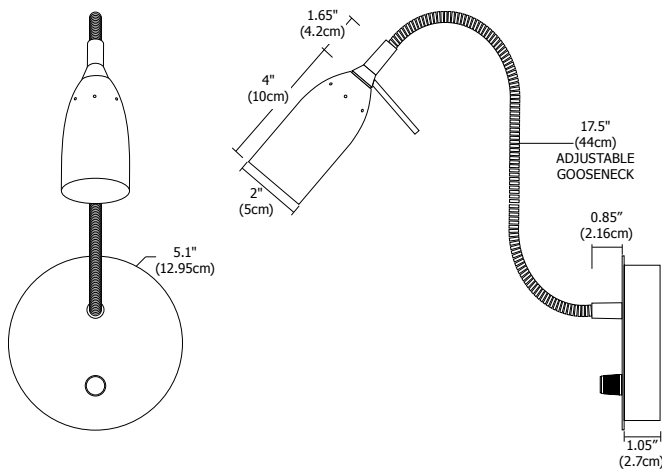

MICRO

Micro Wall reading fixture features a conical shade and 17.5" goose neck arm for easy positioning. The base of the gooseneck arm must be twisted upward before positioning direction of light. The fixture canopy contains an on/off switch-dimmer for controlling the light.