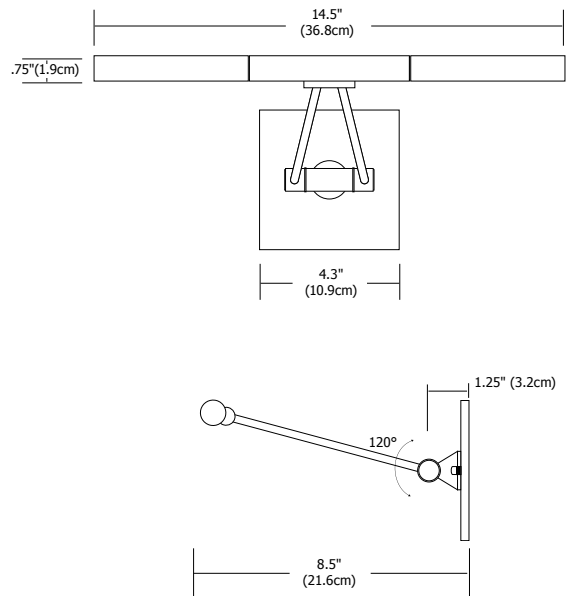

GALLERIA XENON

The Galleria picture light features a 120° adjustable arm for adjusting the light beam. The two 20 watt Xenon lamps are housed inside the cylindrical socket tubes, which rotate 180 degrees to control direction of the light. It is available in Canopy or Plug-In version with 8 ft cord and switch.

FINISH Satin Nickel

LAMP SPECIFICATION 40 Watt (2x20 Watt) Xenon G4 Base Bipin

DIMMING INFORMATION Low Voltage Electronic Dimmer

ACCESSORIES Cord Cover **COCV-5-WH**, 40" self-sticking electrical wire cover 1/2" wide.

ORDERING CODE	FIXTURE	TYPE	FINISH	VOLTAGE
GAL	GAL Galleria	PL Picture Light	SN Satin Nickel	Standard Canopy (leave blank) P Plug In