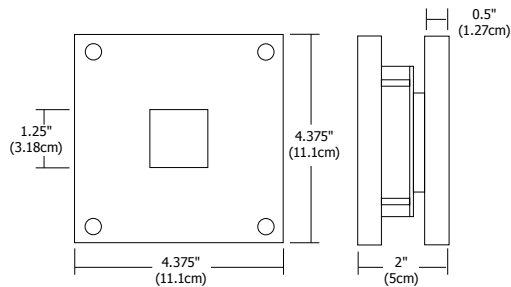

The 4X4 wall sconce with inner white glass diffuser is available in halogen or **LED** version. Also suitable for ceiling applications, the fixture is rated for indoor, outdoor or wet locations. An electronic transformer/driver is provided which fits easily into the electrical box. ADA compliant. All **LED** fixtures include 5 year warranty.

DIFFUSER	White
BODY FINISH	Satin Aluminum
LAMP SPECIFICATION	Halogen (H1): Lamp Included 20 Watt G4 Base Bi-Pin
	LED (L1): Lamp Included 6.1 Total Watts, LED, 2871K, 82CRI, 150 lumens, 24 lumens per watt; 70% lumen maintenance based on 50,000 hours of operation
DIMMING INFORMATION	H1 - Electronic Low Voltage Dimmer
	L1 - Visit www.edglighting.com for updates

ORDERING CODE	LAMP	FINISH	VOLTAGE
4X4	H1	SA	Standard 120V (leave blank)
	H1 Halogen L1 LED	SA Satin Aluminum	2 230V 50Hz 3 277V 60Hz