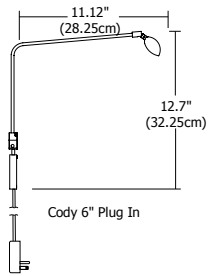

CODY LED PICTURE LIGHT

Wall

Cody, an elegant **LED** picture light, provides uniform warm white illumination. The high CRI light easily replaces a high wattage T-type incandescent or halogen MR16 without harmful IR, UV or mercury, while producing an average of 30 footcandles (see Web site for details). The fixture head has a 90° vertical adjustment range and is dimmable with an electronic low voltage dimmer. Cody's **LEDs** provide 50,000 hours or about 20 years of economic, maintenance-free light, when operated at 6 hours per day, resulting in a low cost of ownership. Fixture includes 5 year warranty.

FINISH	Satin Nickel, Antique Brass, Antique Bronze, Satin Brass or Black
LAMP SPECIFICATIONS	Cody 6: 8 Total Watts, 12VAC LED, 2911K, 80CRI, 165 lumens, 20 lumens per watt; 70% lumen maintenance based on 50,000 hours of operation Cody 12: 16 Total Watts, 12VAC LED, 2911K, 80CRI, 330 lumens, 20 lumens per watt; 70% lumen maintenance based on 50,000 hours of operation
DIMMING INFORMATION	Low Voltage Electronic
ACCESSORIES	Cord Cover COCV-5-WH, 40" self-sticking electrical wire cover 1/2" wide.

ORDERING CODE	FIXTURE	SIZE	FINISH	VOLTAGE
CPL	Cody Picture Light	6 6.4" 12 12.4"	SN Satin Nickel BK Black SB Satin Brass BZ Antique Bronze AB Antique Brass	Standard Canopy (leave blank) 2 230V 50Hz P Plug In (120-12V) transformer with 10 ft long cord