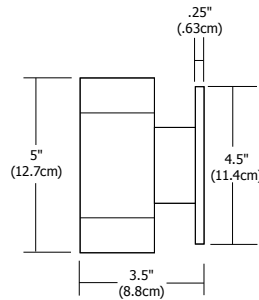

The cylindrical shape of the Taos Round **LED** adds balance to the environment while providing intense bidirectional light above and below the fixture. An electronic 100-240 VAC, 50/60 Hz driver is provided which fits easily into the electrical box. Taos is rated for indoor, outdoor and wet applications. ADA compliant. Fixture includes 5 year warranty.

FINISH	Satin Aluminum
LAMP SPECIFICATION	6.52 Total Watts, 12VAC LED, 3182K, 84CRI, 158 lumens, 24 lumens per watt; 70% lumen maintenance based on 50,000 hours of operation
DIMMING INFORMATION	TAOS-W-RD-LED-SA not dimmable TAOS-W-RD-010-SA dimmable with 0-10V dimmer

ORDERING CODE	TAOS	TYPE	SIZE	LAMP	FINISH
		W	RD	LED	SA
		W Wall	RD Round	LED 010 LED Dims with 0-10V Dimmer	SA Satin Aluminum